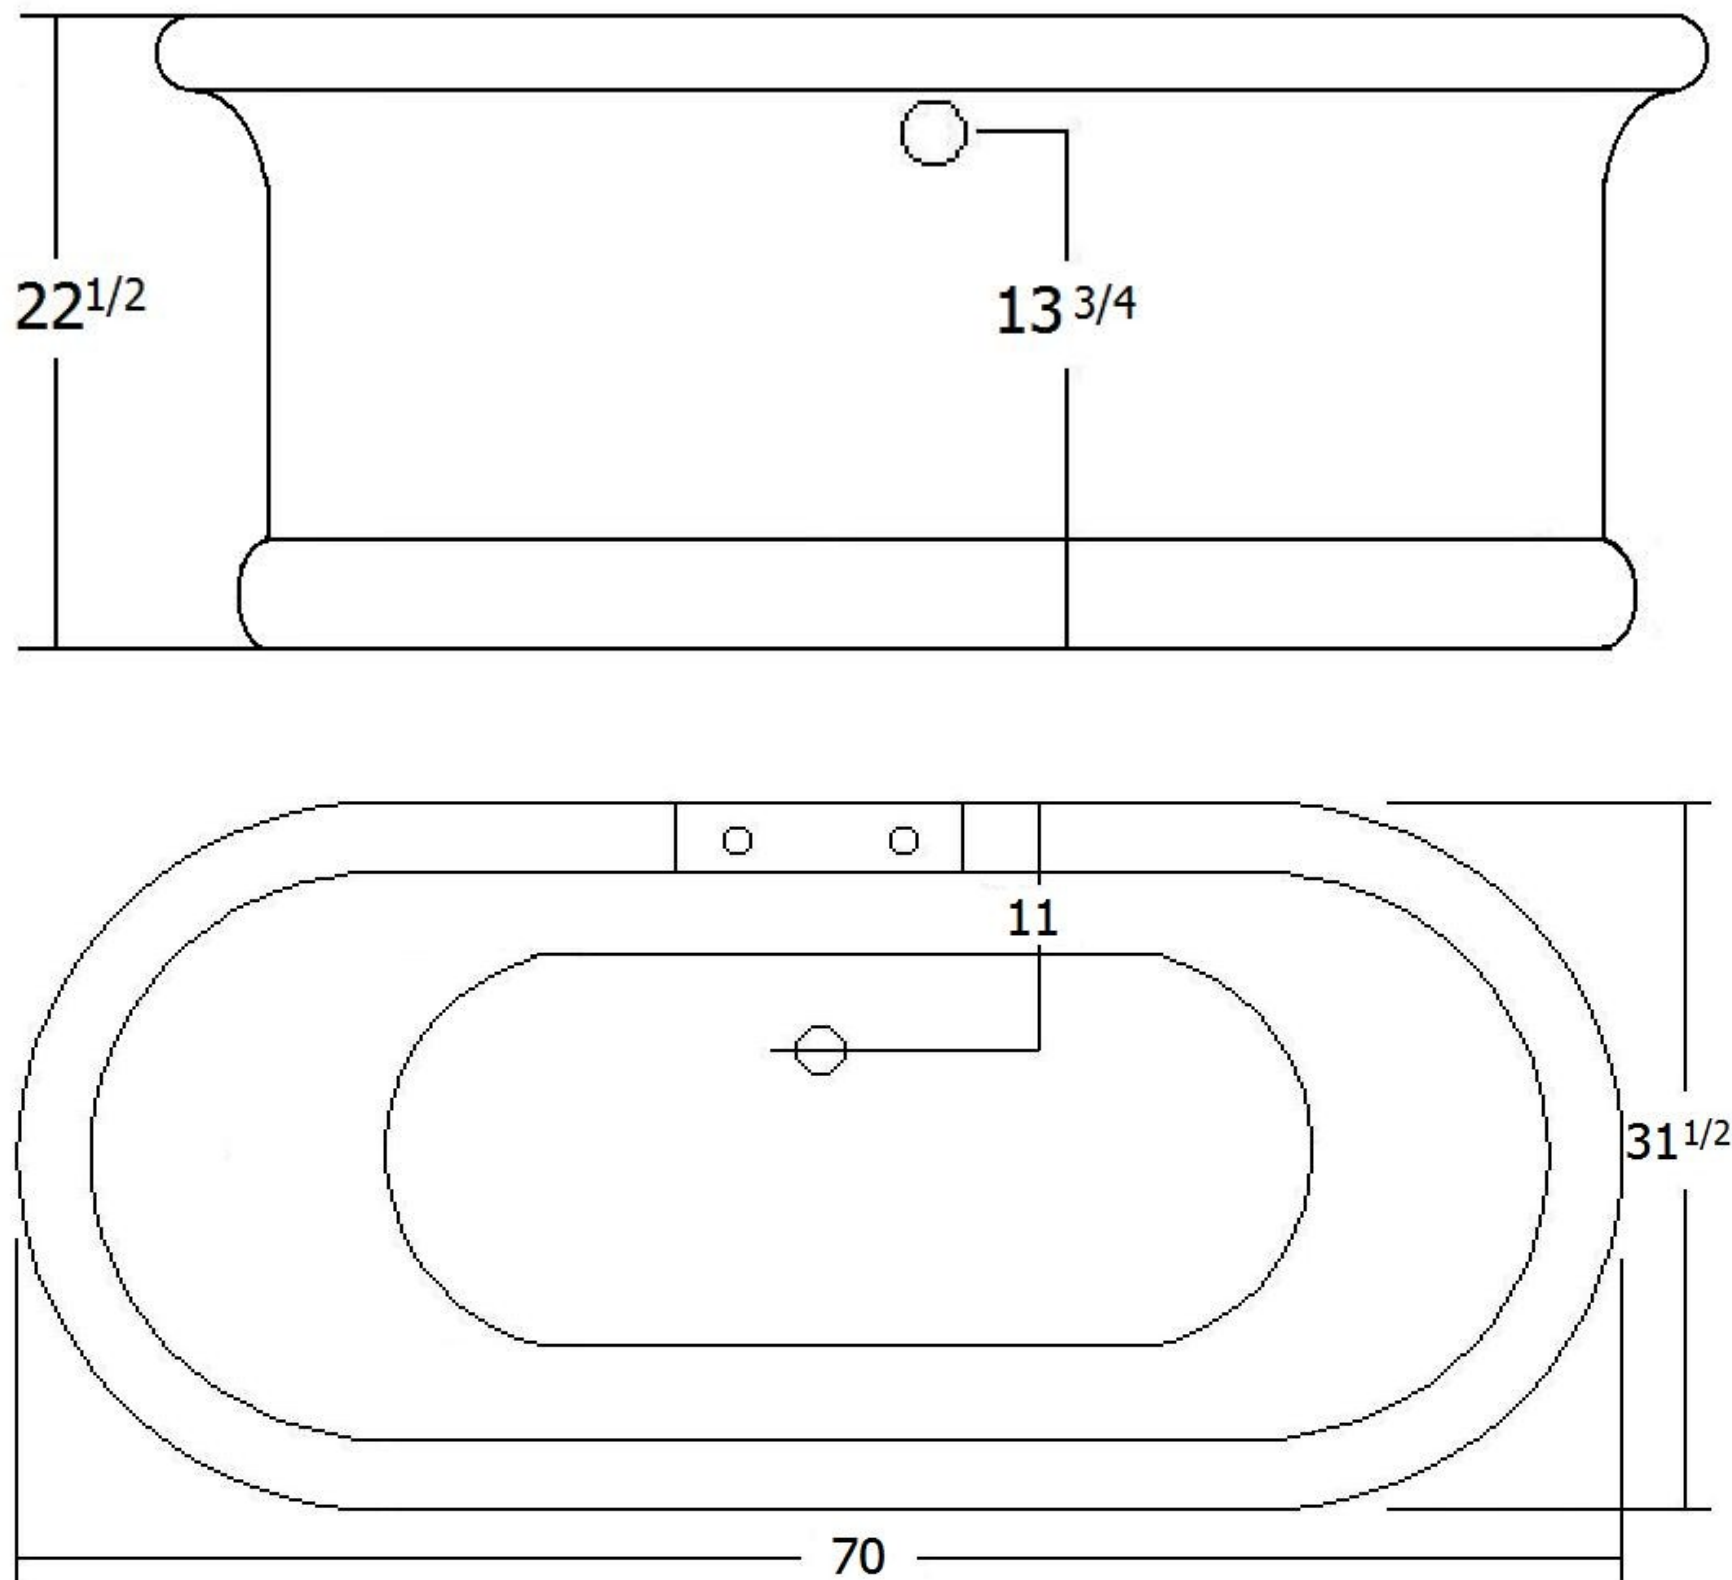

Acrylic Double-ended 1-piece Pedestal bathtub

Specifications:

- . 70" L x $31\frac{1}{2}$ " W x 21" H
- . Capacity: 43 gallons
- . Empty weight: 75 pounds
- . Filled weight: 428 pounds

Hole Dimensions:

- . Outlet diameter: 2"
- . Overflow diameter: $2\frac{1}{4}$ "
- . Faucet diameter: $1\frac{3}{8}$ "
- . Faucet spacing: $7\frac{1}{4}$ " ϕ

Tolerances are $\pm 1/8$ "