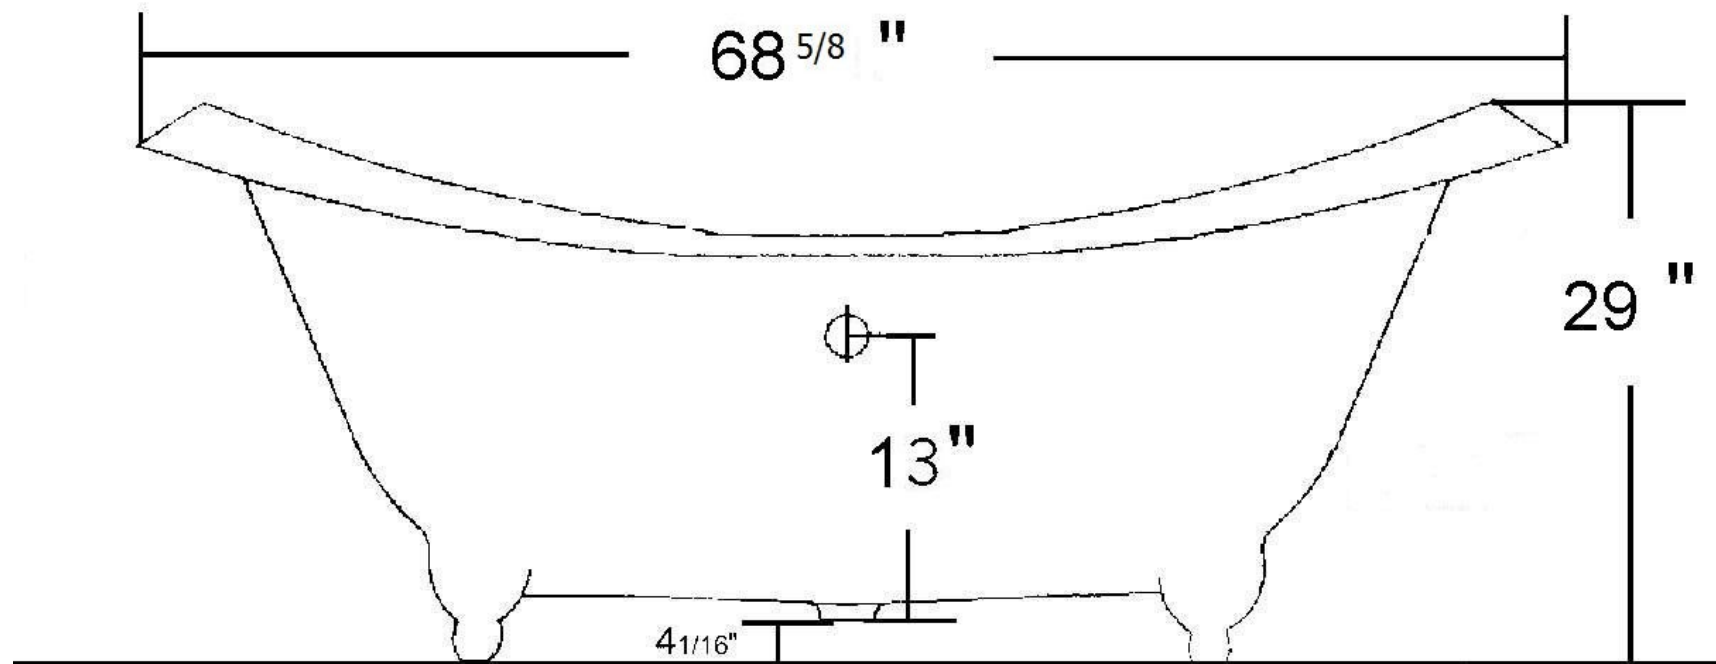

Acrylic Double-ended Slipper Claw-foot bathtub

Side View

Specifications:

- . $68 \frac{5}{8}$ " L x $28 \frac{1}{2}$ " W x 29"H
- . Capacity: 44 gallons
- . Empty weight: 85 pounds
- . Filled weight: 445 pounds

Hole Dimensions:

- . Outlet diameter: 2"
- . Overflow diameter: $2 \frac{1}{4}$ "
- . Rim to overflow: $3 \frac{5}{8}$ " ϕ

Tolerances are $\pm 1/8$ "