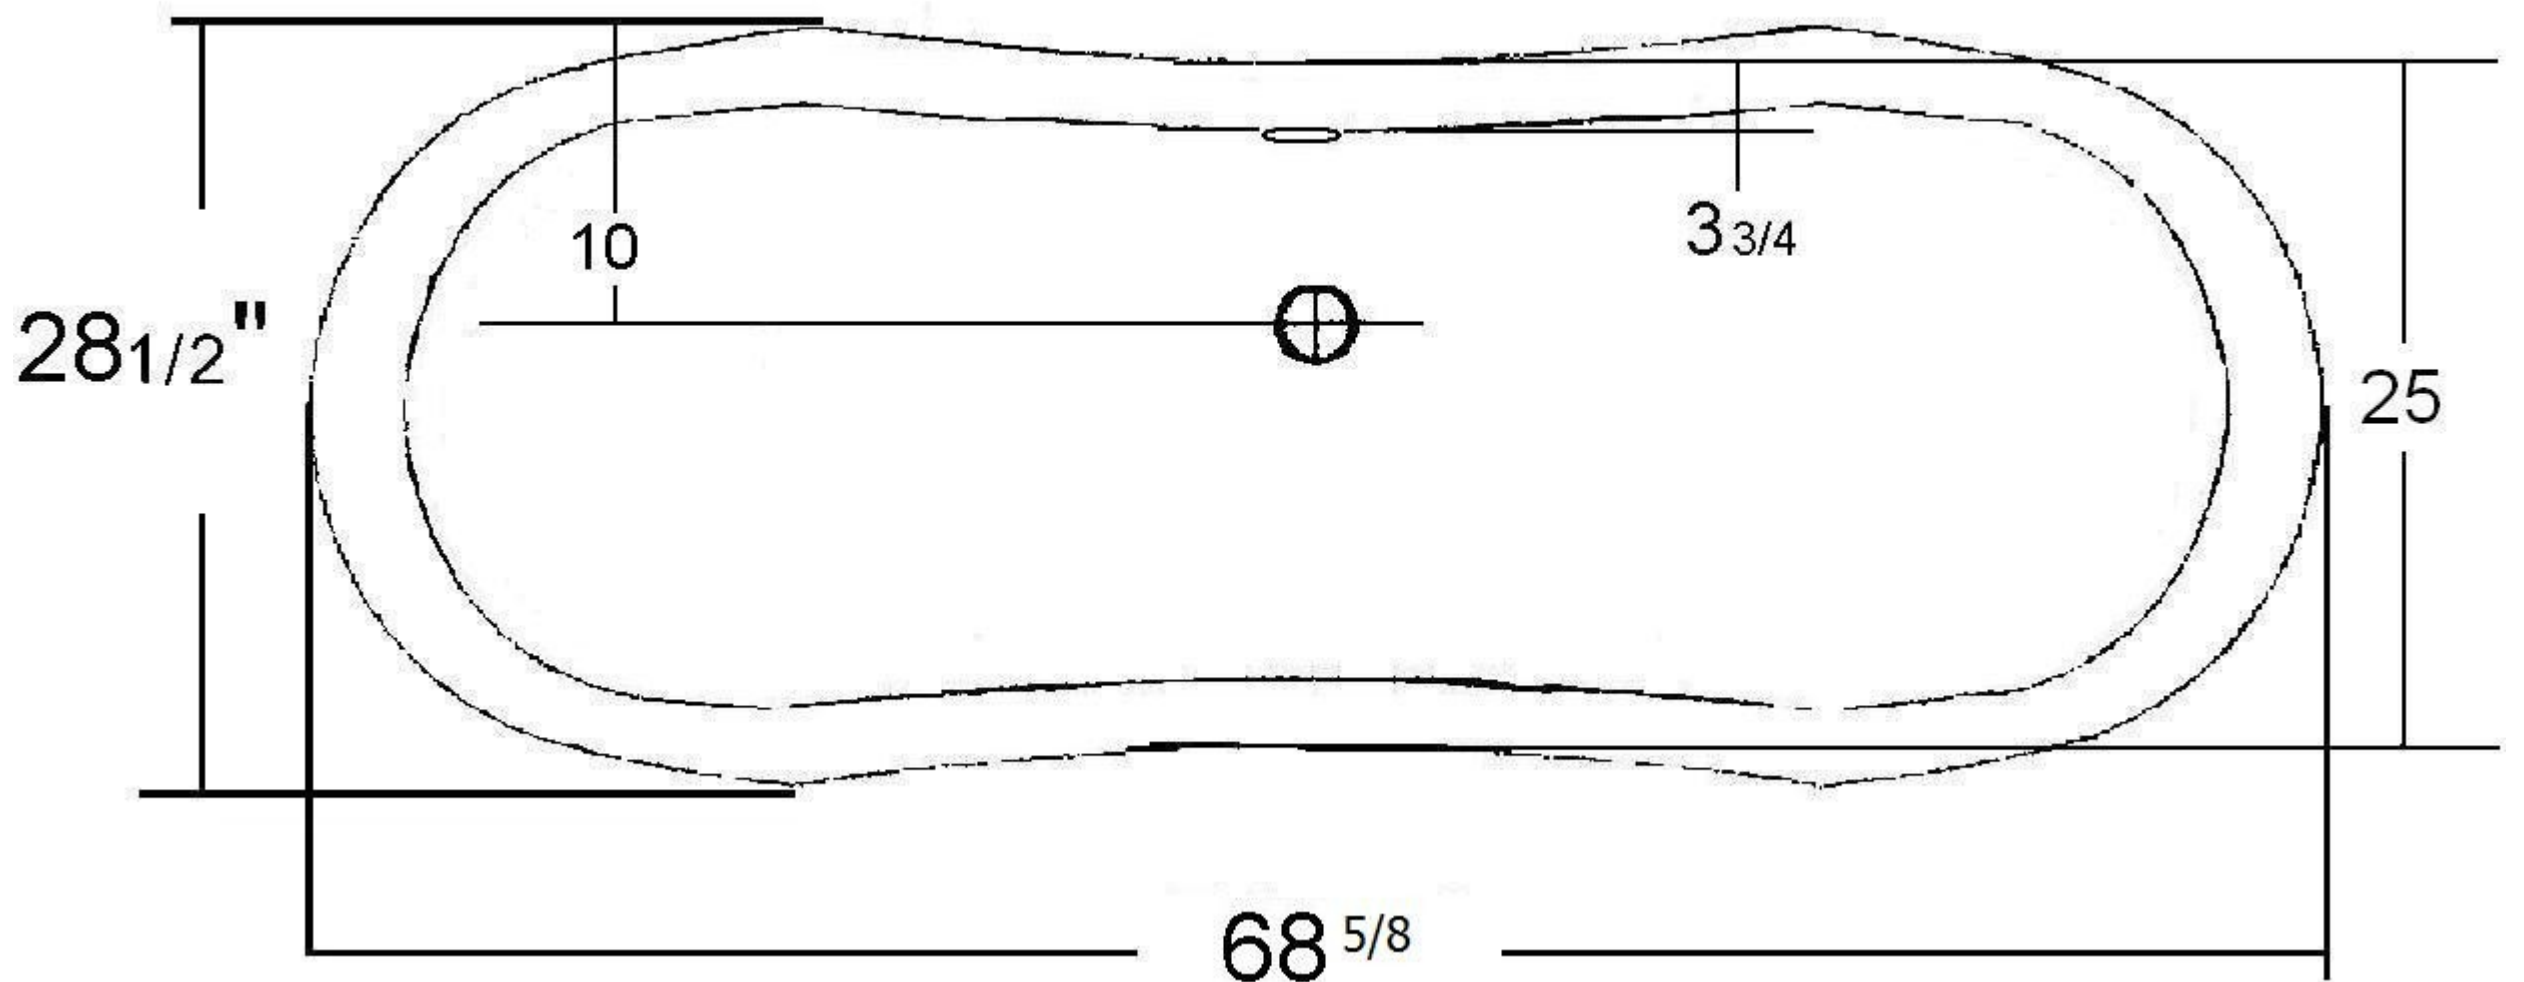

Acrylic Double-ended Slipper Claw-foot bathtub

Side View

Specifications:

- . $68 \frac{5}{8}$ " L x $28 \frac{1}{2}$ " W x 29"H
- . Capacity: 44 gallons
- . Empty weight: 85 pounds
- . Filled weight: 445 pounds

Hole Dimensions:

- . Outlet diameter: 2"
- . Overflow diameter: $2 \frac{1}{4}$ "
- . Rim to overflow: $3 \frac{5}{8}$ " ϕ

Tolerances are $\pm 1/8$ "