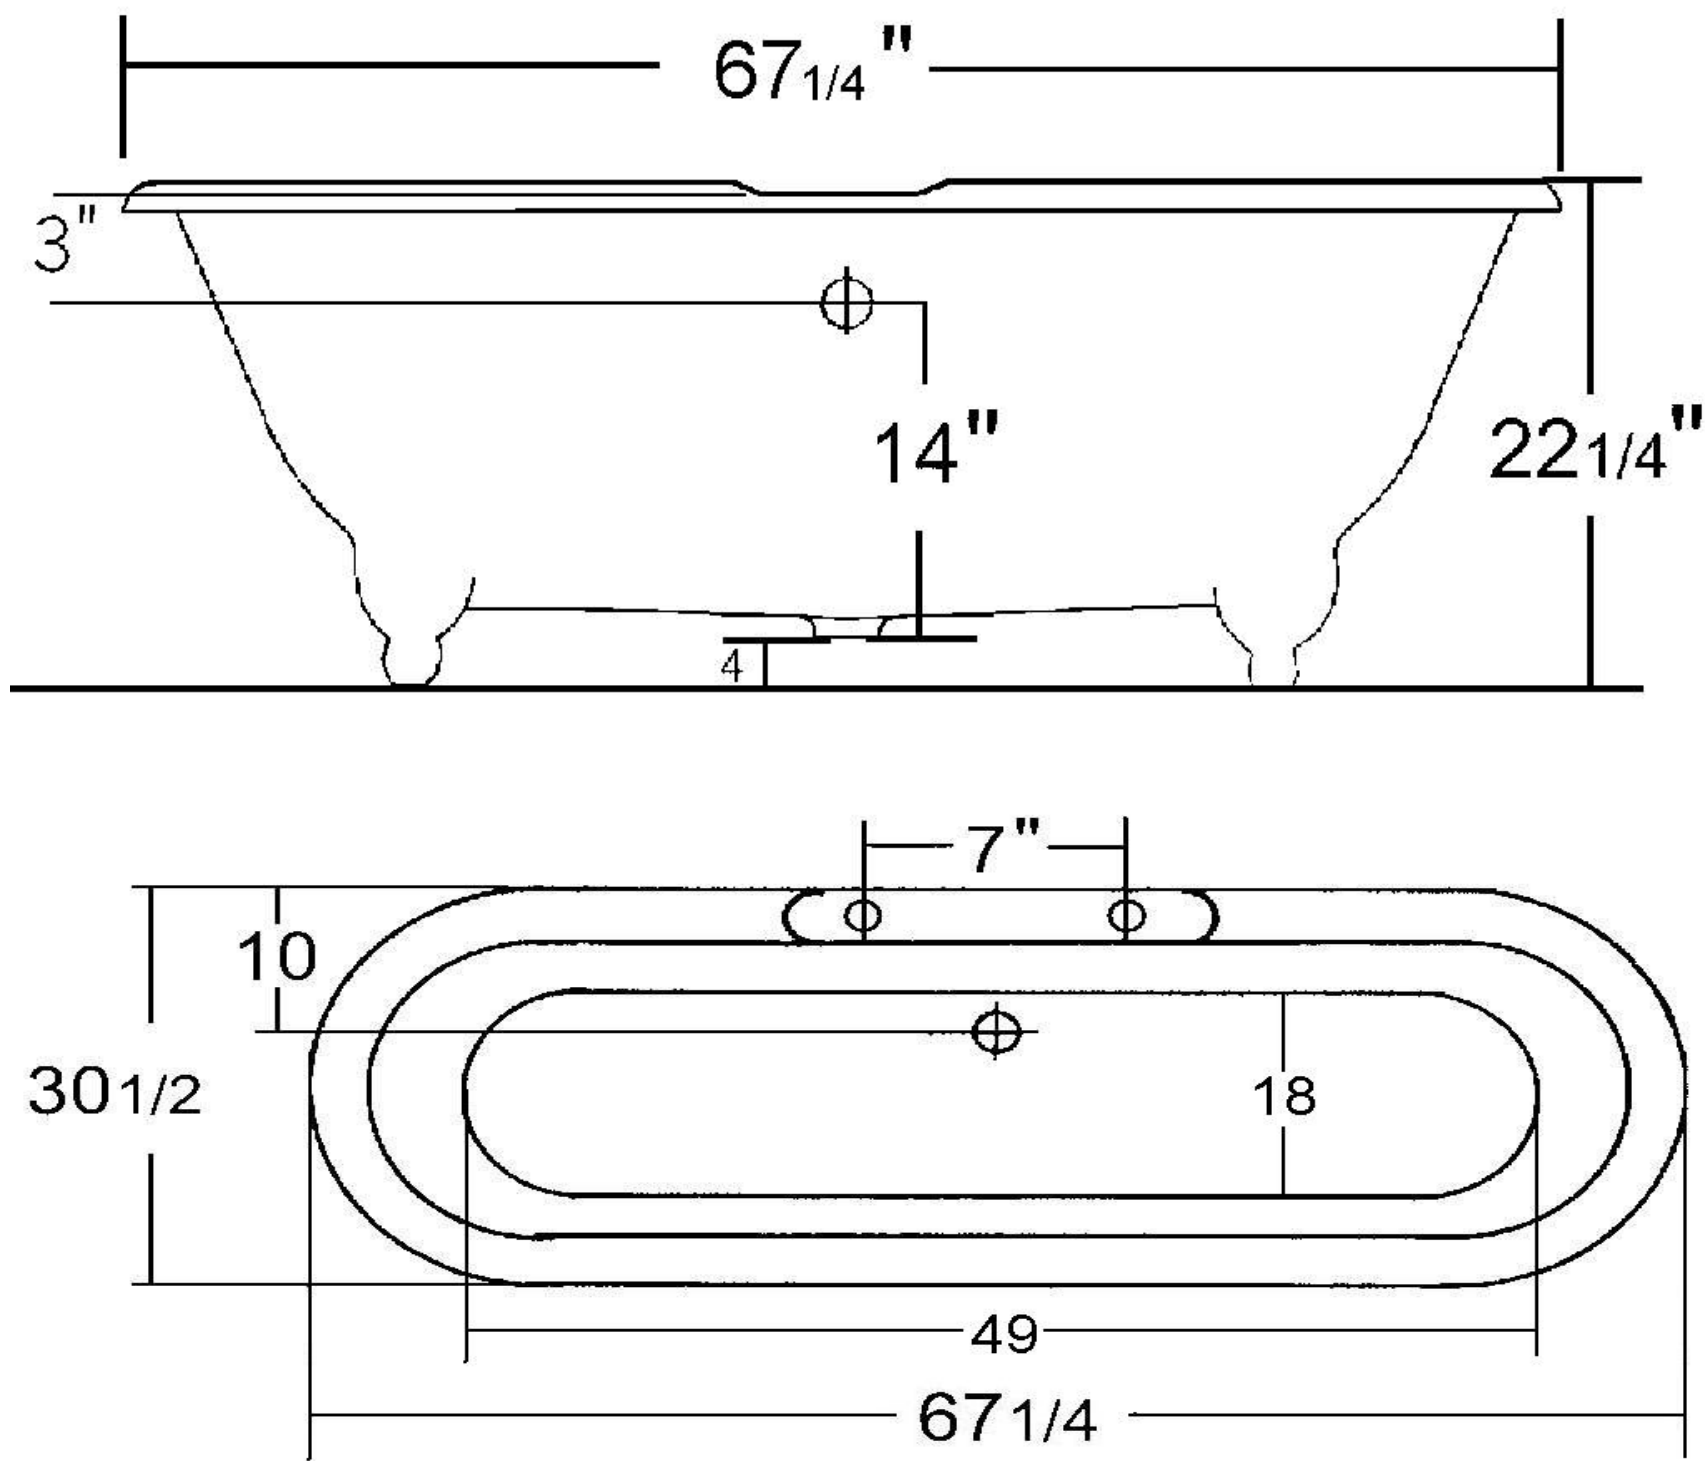

# Double-ended Claw-foot bathtub

## Specifications:

- . 60 1/2" L x 30 1/4 "W x "H
- . Capacity: 55 gallons
- . Empty weight: 375 pounds
- . Filled weight: 833 pounds

## Hole Dimensions:

- . Outlet diameter: 2"
- . Overflow diameter: 2 1/4 "
- . Faucet diameter: 1 3/8"
- . Faucet spacing: 7 1/4 "  $\phi$
- . Faucet to overflow: 2 1/4 "  $\phi$

Tolerances are +/- 1/8"