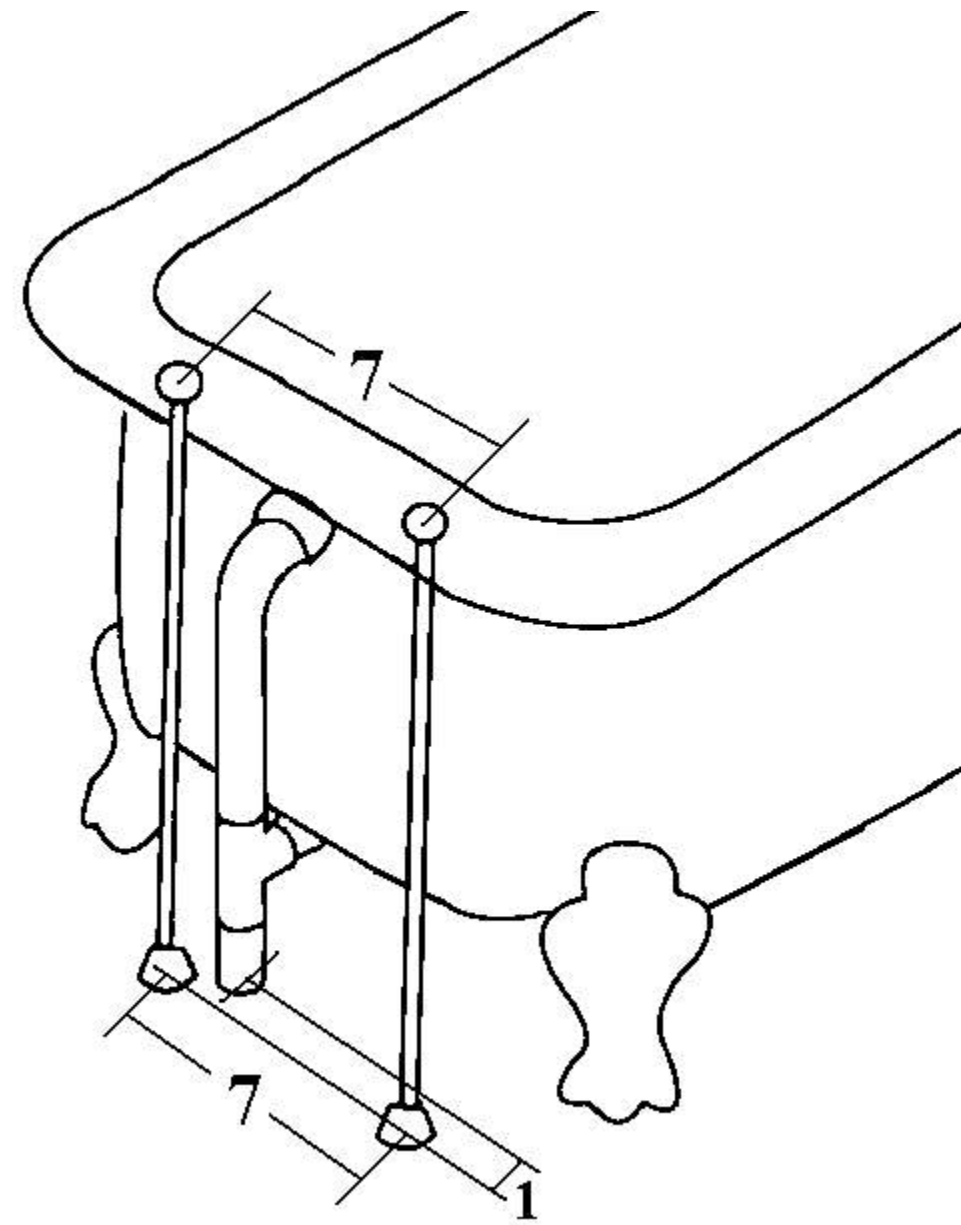

# Double-ended Claw-foot bathtub

## Specifications:

- . 60 1/2" L x 30 1/4 "W x "H
- . Capacity: 55 gallons
- . Empty weight: 375 pounds
- . Filled weight: 833 pounds

## Hole Dimensions:

- . Outlet diameter: 2"
- . Overflow diameter: 2 1/4 "
- . Faucet diameter: 1 3/8"
- . Faucet spacing: 7 1/4 "  $\phi$
- . Faucet to overflow: 2 1/4 "  $\phi$

Tolerances are +/- 1/8"