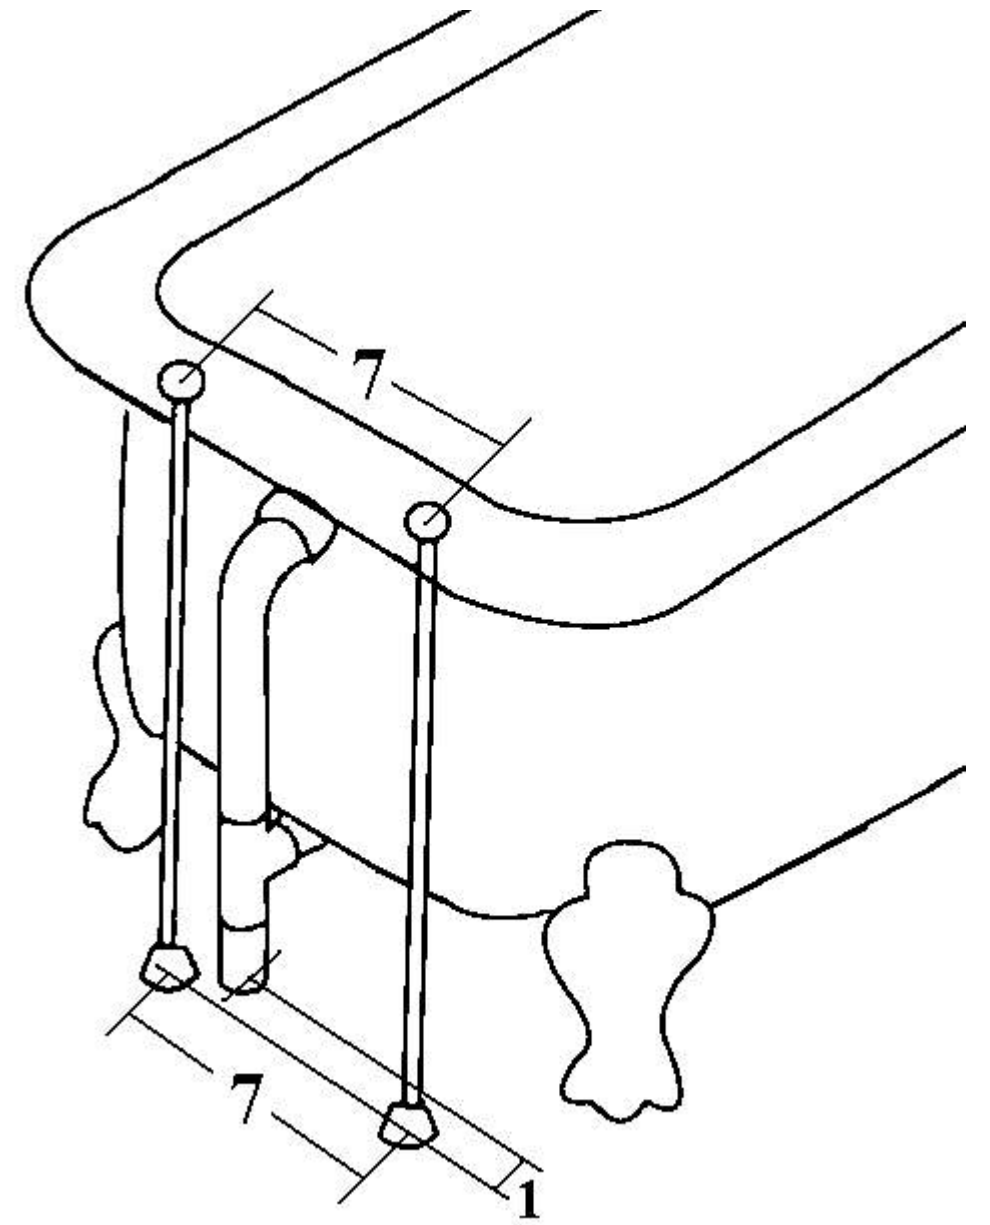

# Double-ended Slipper Claw-foot bathtub

## Side View

## Specifications:

- . 70 3/4" L x 30 1/2" W x 31" H
- . Capacity: 44 gallons
- . Empty weight: 445 pounds
- . Filled weight: 810 pounds

## Hole Dimensions:

- . Outlet diameter: 2"
- . Overflow diameter: 2 1/4"
- . Faucet diameter: 1 3/8"
- . Faucet spacing: 7"  $\phi$
- . Faucet to overflow: 3 5/8"  $\phi$

Tolerances are +/- 1/8"