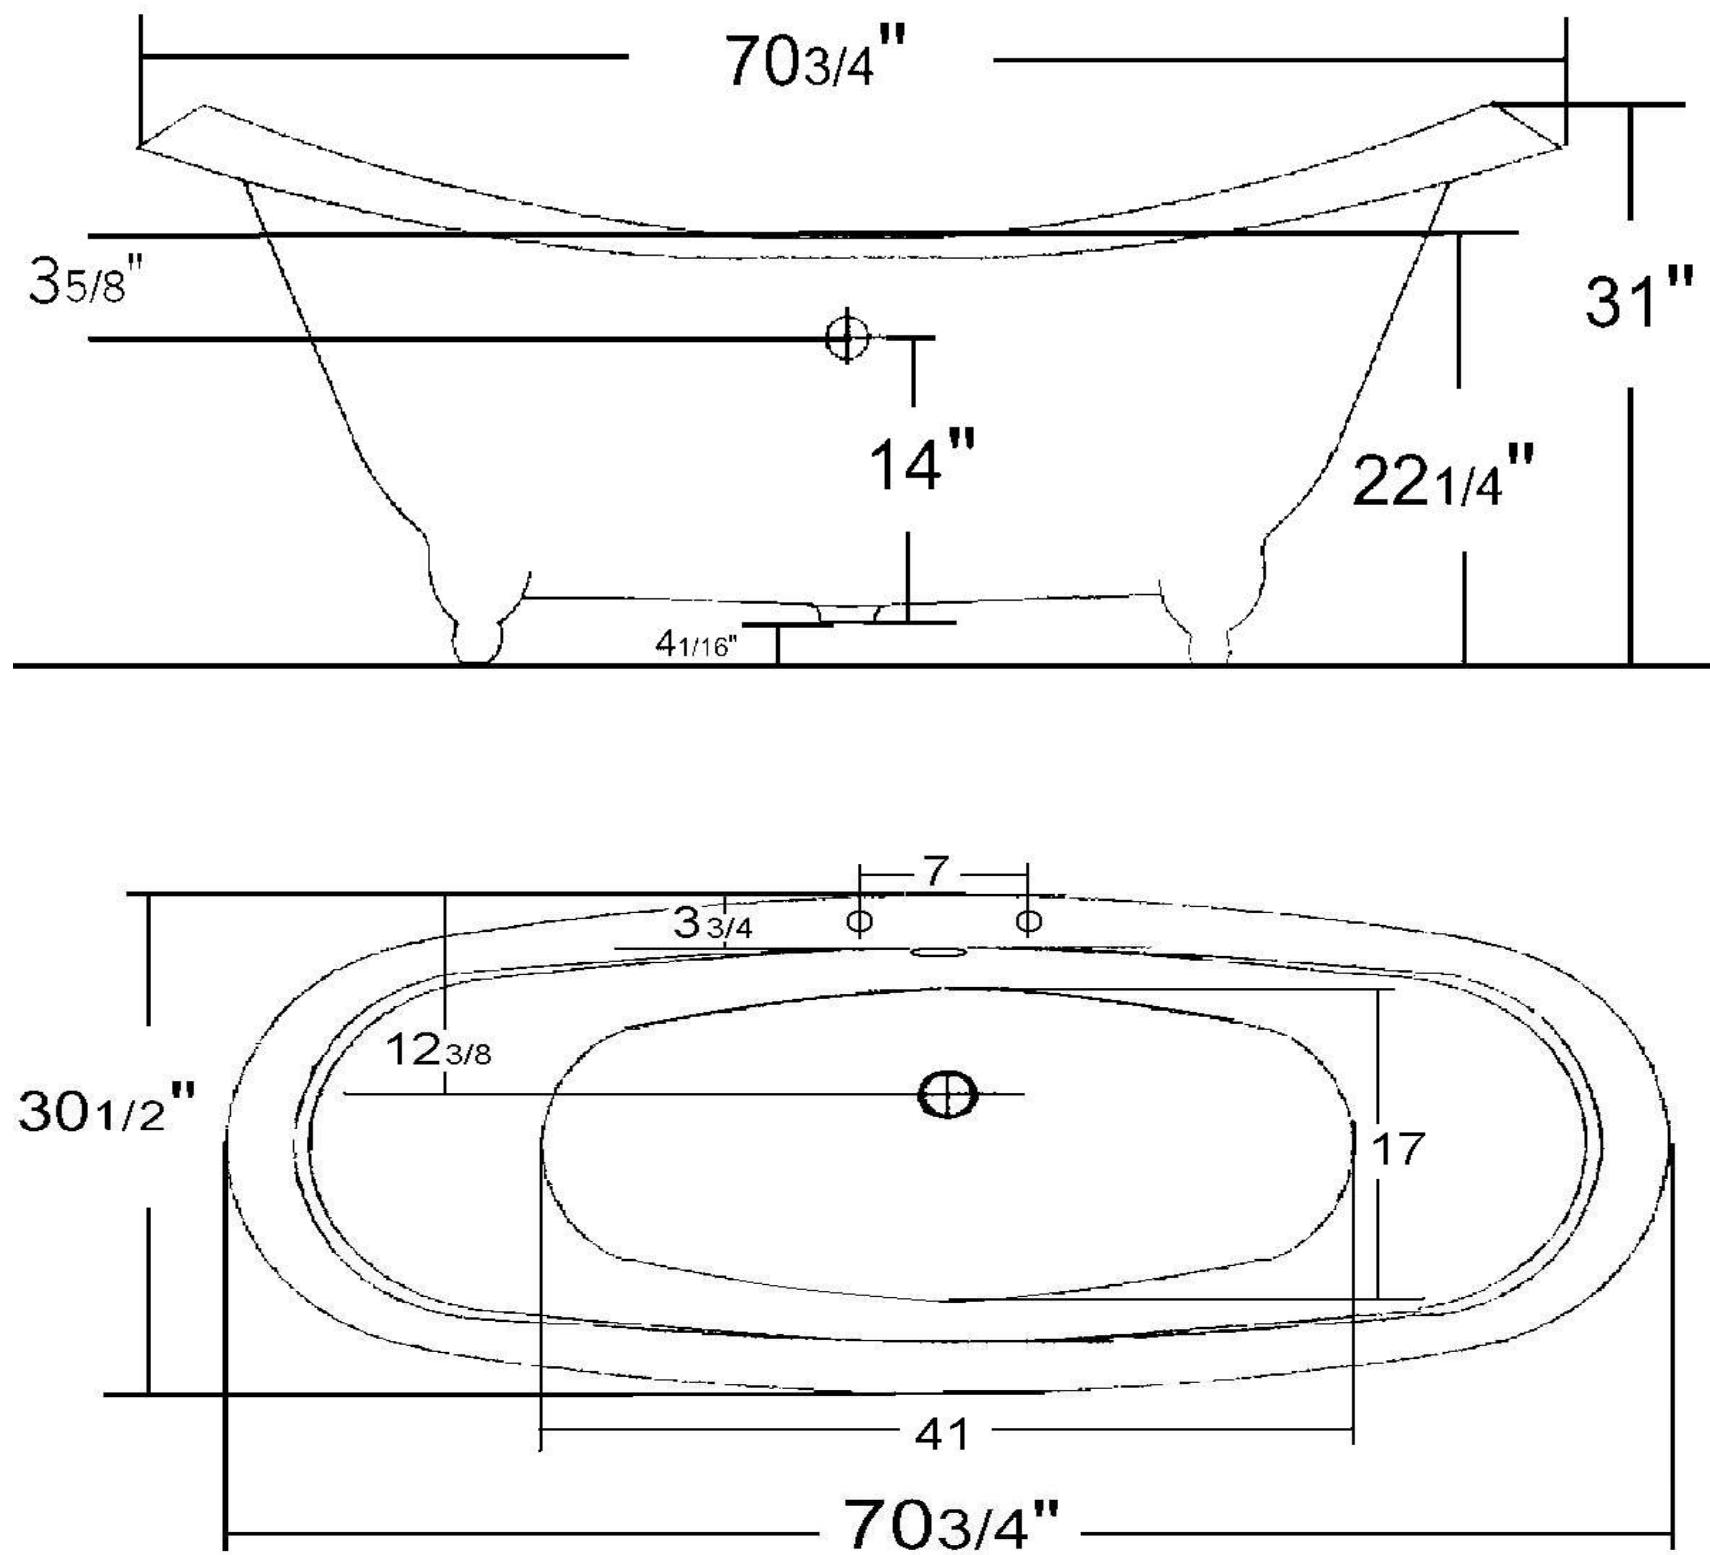

# Double-ended Slipper Claw-foot bathtub

## Side View

## Specifications:

- . 70 3/4" L x 30 1/2" W x 31" H
- . Capacity: 44 gallons
- . Empty weight: 445 pounds
- . Filled weight: 810 pounds

## Hole Dimensions:

- . Outlet diameter: 2"
- . Overflow diameter: 2 1/4"
- . Faucet diameter: 1 3/8"
- . Faucet spacing: 7"  $\phi$
- . Faucet to overflow: 3 5/8"  $\phi$

Tolerances are +/- 1/8"