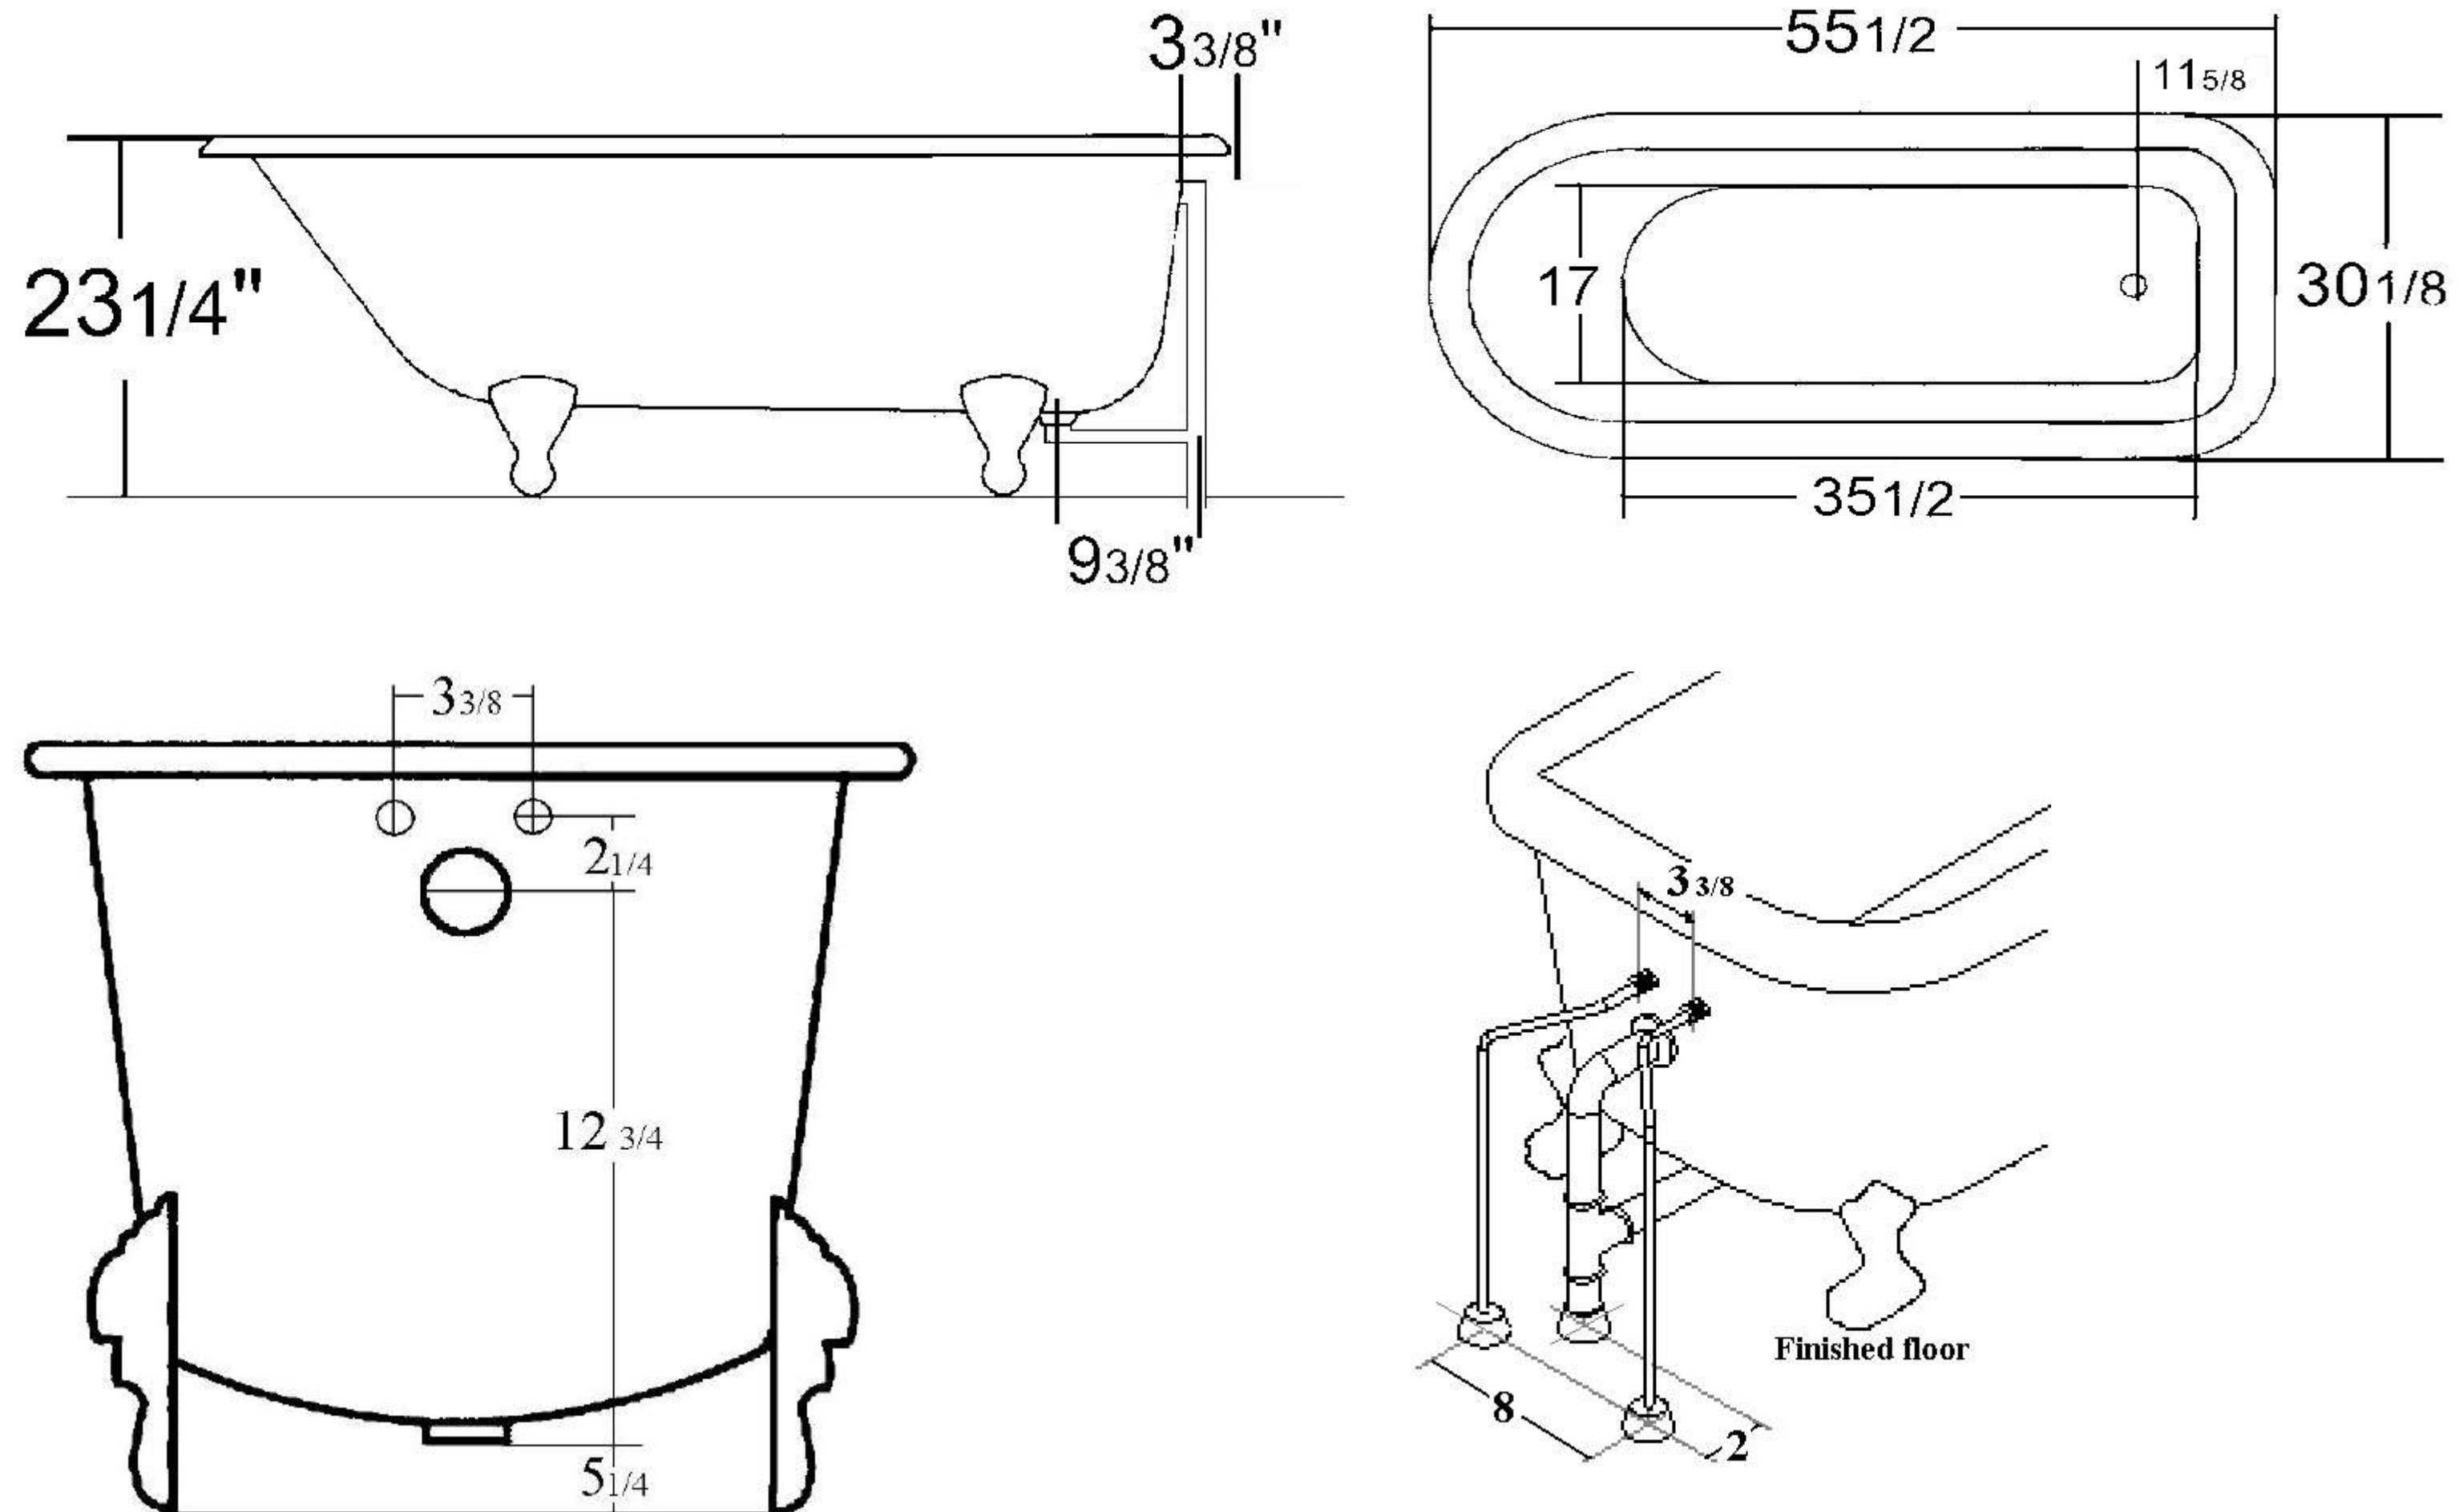

Traditional 55" Rolled-Rim Claw-foot Bathtub

Specifications:

- . 55 1/2" L x 30 1/4" W x 23"H
- . Capacity: 33 gallons
- . Empty weight: 310 pounds
- . Filled weight: 585 pounds

Hole Dimensions:

- . Outlet diameter: 2"
- . Overflow diameter: 2 1/4"
- . Faucet diameter: 1 3/8"
- . Faucet spacing: 3 1/2" ϕ
- . Faucet to overflow: 2 1/4" ϕ

Tolerances are +/- 1/8"