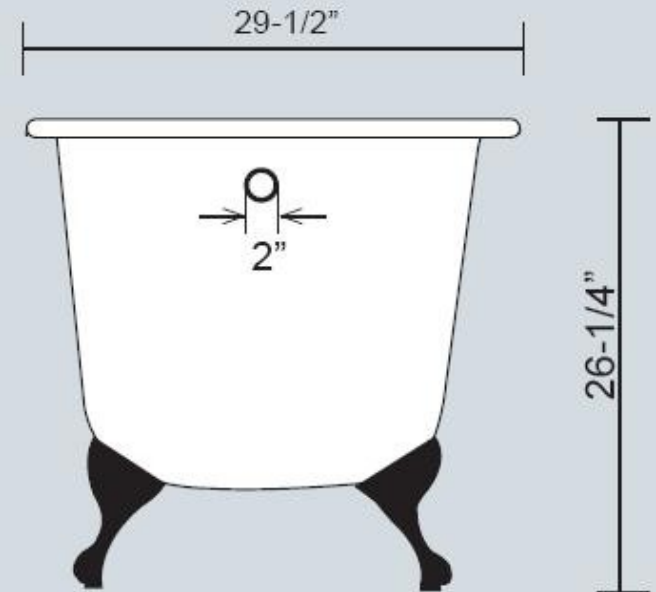

## Swedish Style 57" Slipper Tubs

- 57" Swedish Style deep soaking slipper tub with no rim holes
- Dimensions: 57" L x 29.5" W x 26-1/4" H
- Tub Weight Uncrated: 271 lbs
- Overflow hole diameter is 2"

\* All measurements are approximate. Measurements may vary +/- 1/2".