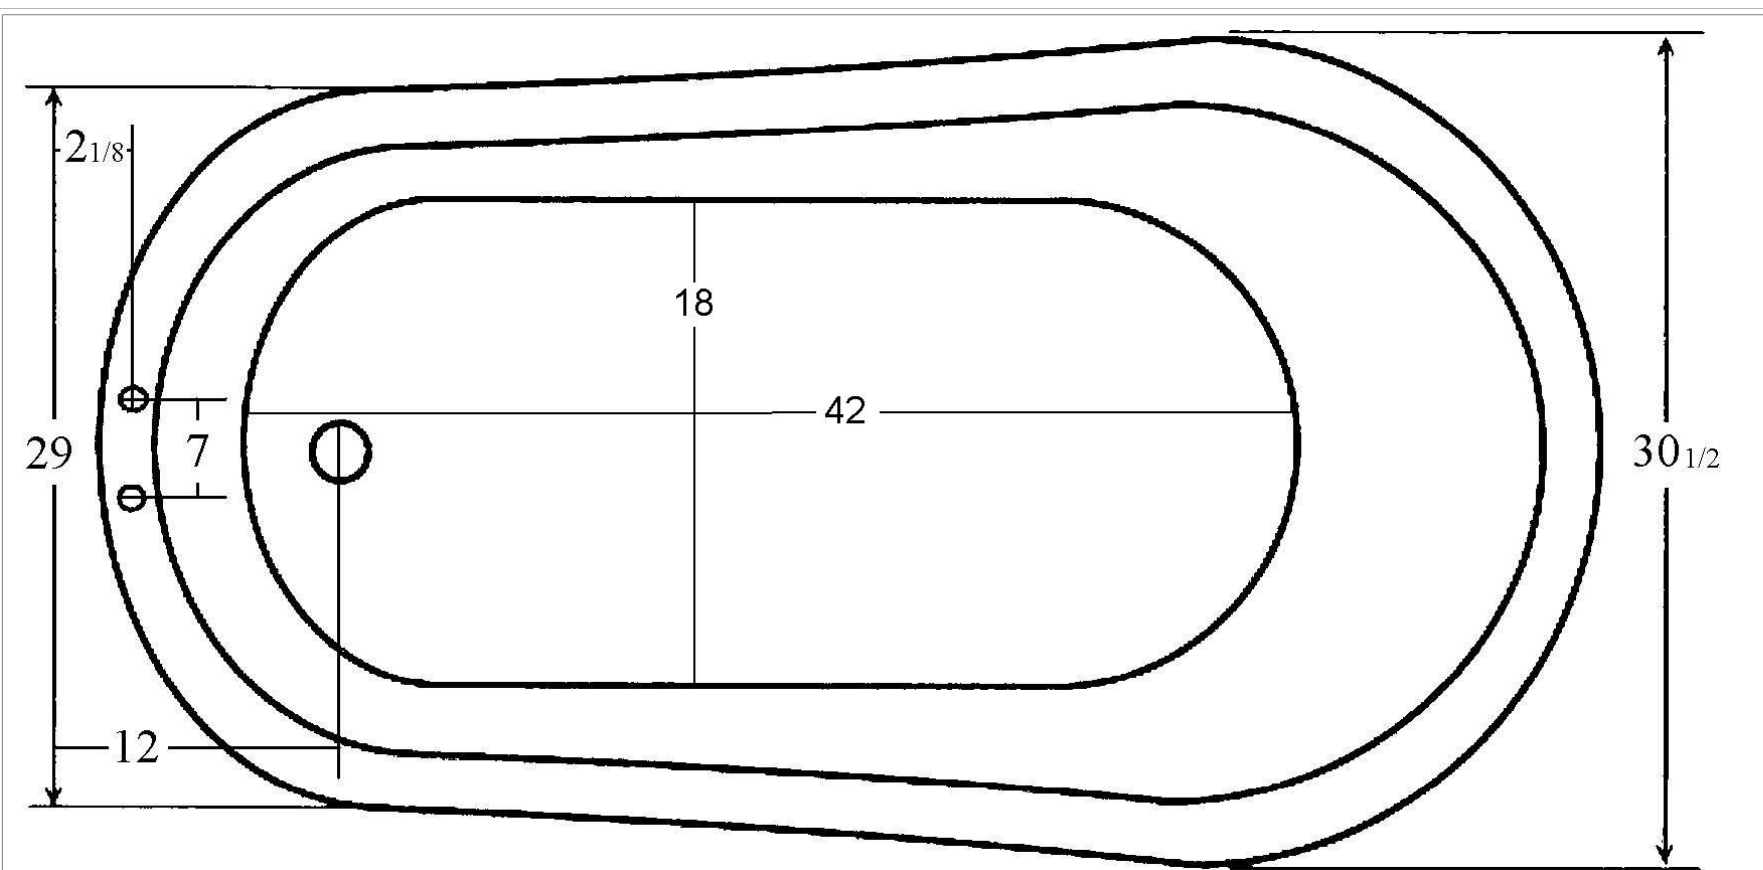

# 61" Slipper Claw-foot bathtub

## Specifications:

- . 60 1/2" L x 30"W x 30 1/4"H
- . Capacity: 46 gallons
- . Empty Weight: 320 lbs.
- . Filled Weight: 705

## Hole Dimensions:

- . Outlet diameter: 2"
- . Overflow diameter: 2 1/4"
- . Faucet diameter: 1 3/8"
- . Faucet spacing: 7"  $\phi$
- . Faucet to overflow: 2 1/4"  $\phi$

Tolerances are +/- 1/8"