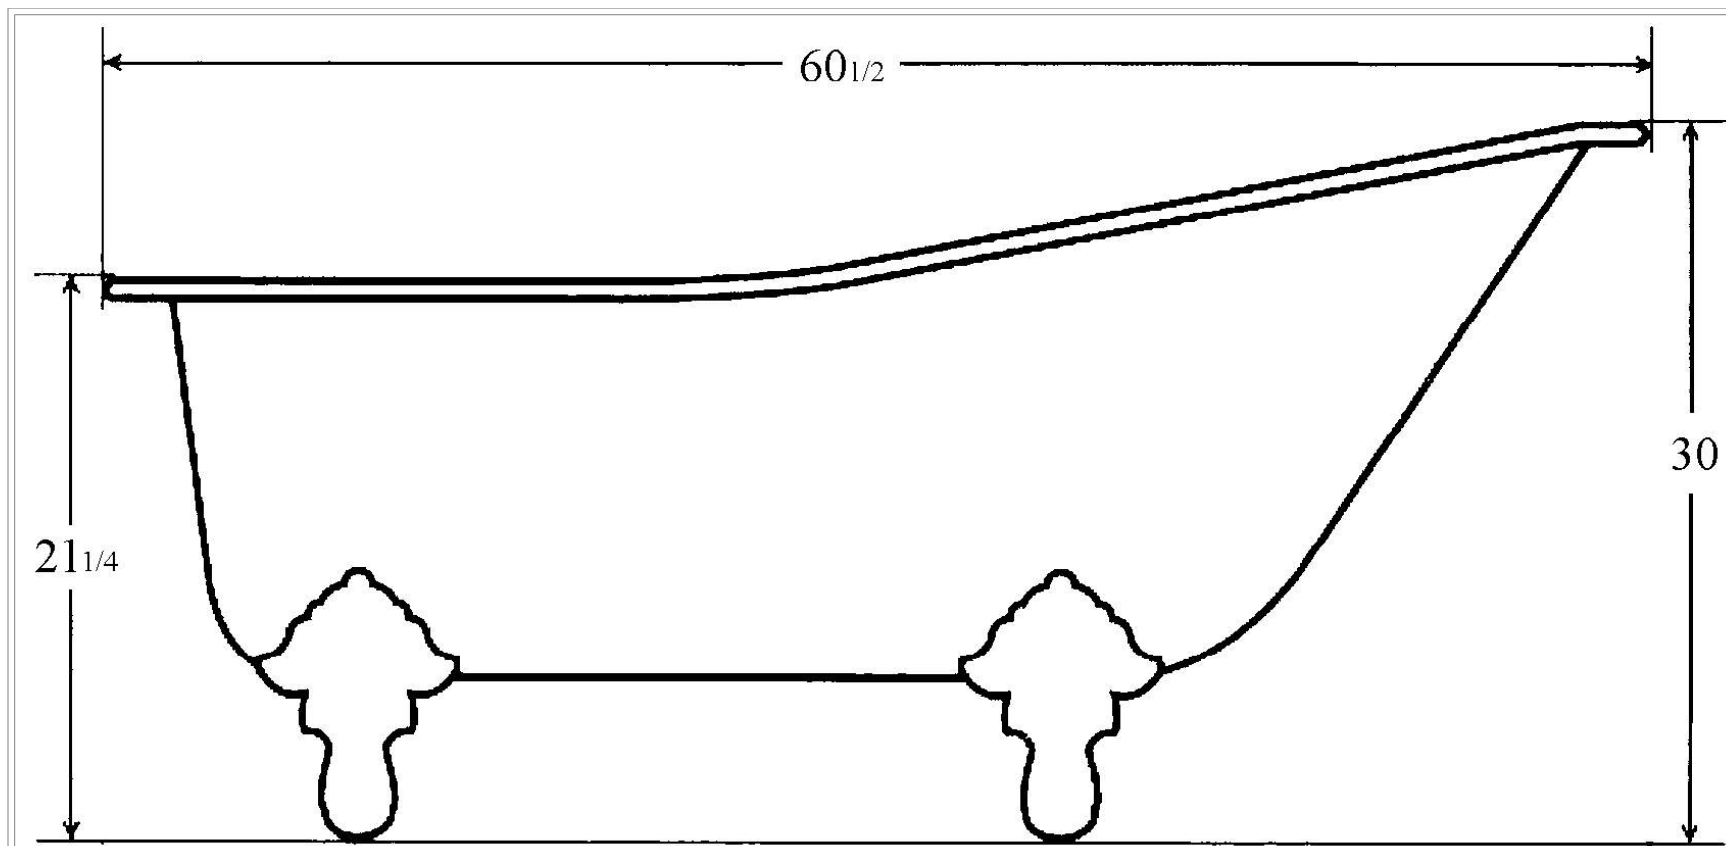

# 61" Slipper Claw-foot bathtub

## Specifications:

- . 60 1/2" L x 30"W x 30 1/4"H
- . Capacity: 46 gallons
- . Empty Weight: 320 lbs.
- . Filled Weight: 705

## Hole Dimensions:

- . Outlet diameter: 2"
- . Overflow diameter: 2 1/4"
- . Faucet diameter: 1 3/8"
- . Faucet spacing: 7"  $\phi$
- . Faucet to overflow: 2 1/4"  $\phi$

Tolerances are +/- 1/8"