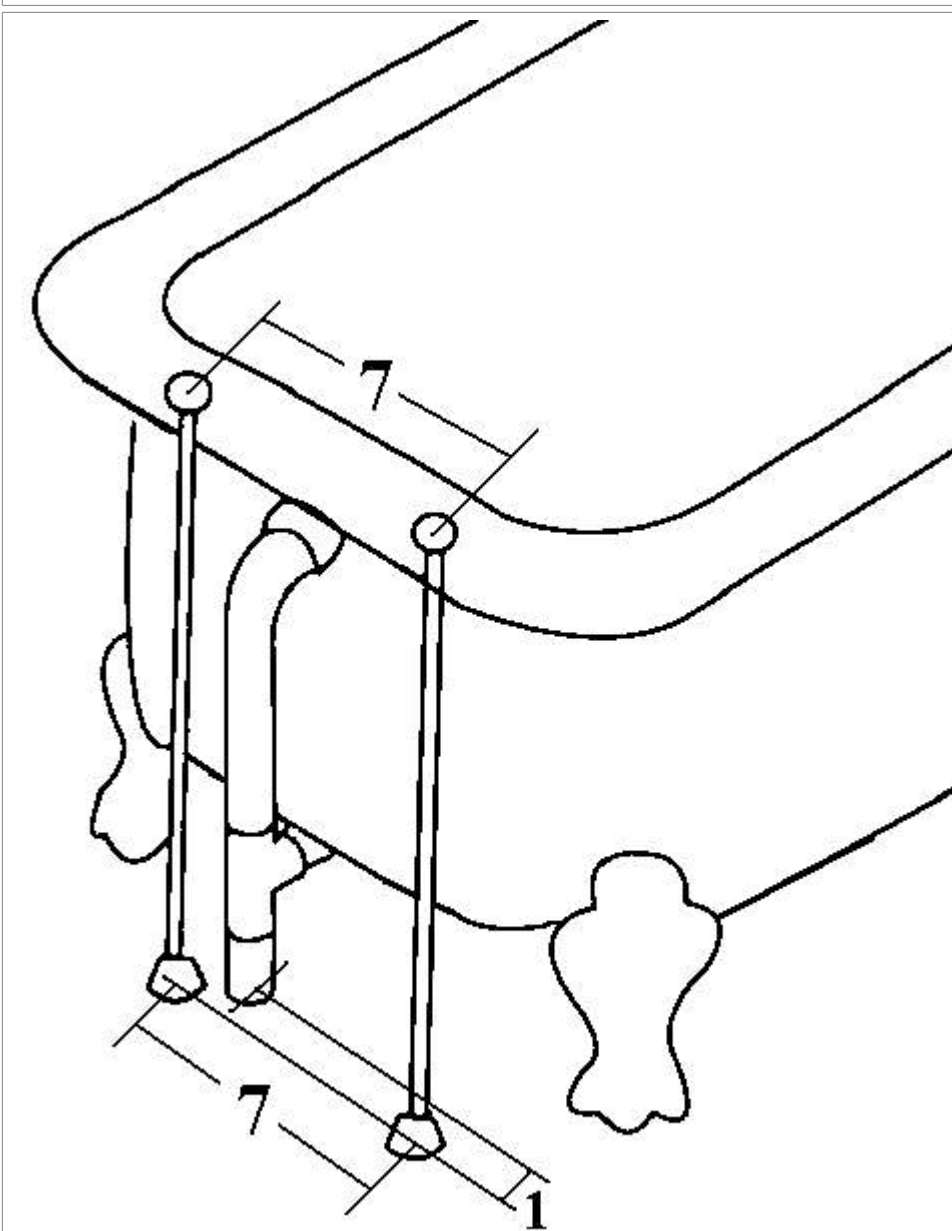

# 61" Slipper Claw-foot bathtub

## Specifications:

- . 60 1/2" L x 30"W x 30 1/4"H
- . Capacity: 46 gallons
- . Empty Weight: 320 lbs.
- . Filled Weight: 705

## Hole Dimensions:

- . Outlet diameter: 2"
- . Overflow diameter: 2 1/4"
- . Faucet diameter: 1 3/8"
- . Faucet spacing: 7"  $\phi$
- . Faucet to overflow: 2 1/4"  $\phi$

Tolerances are +/- 1/8"