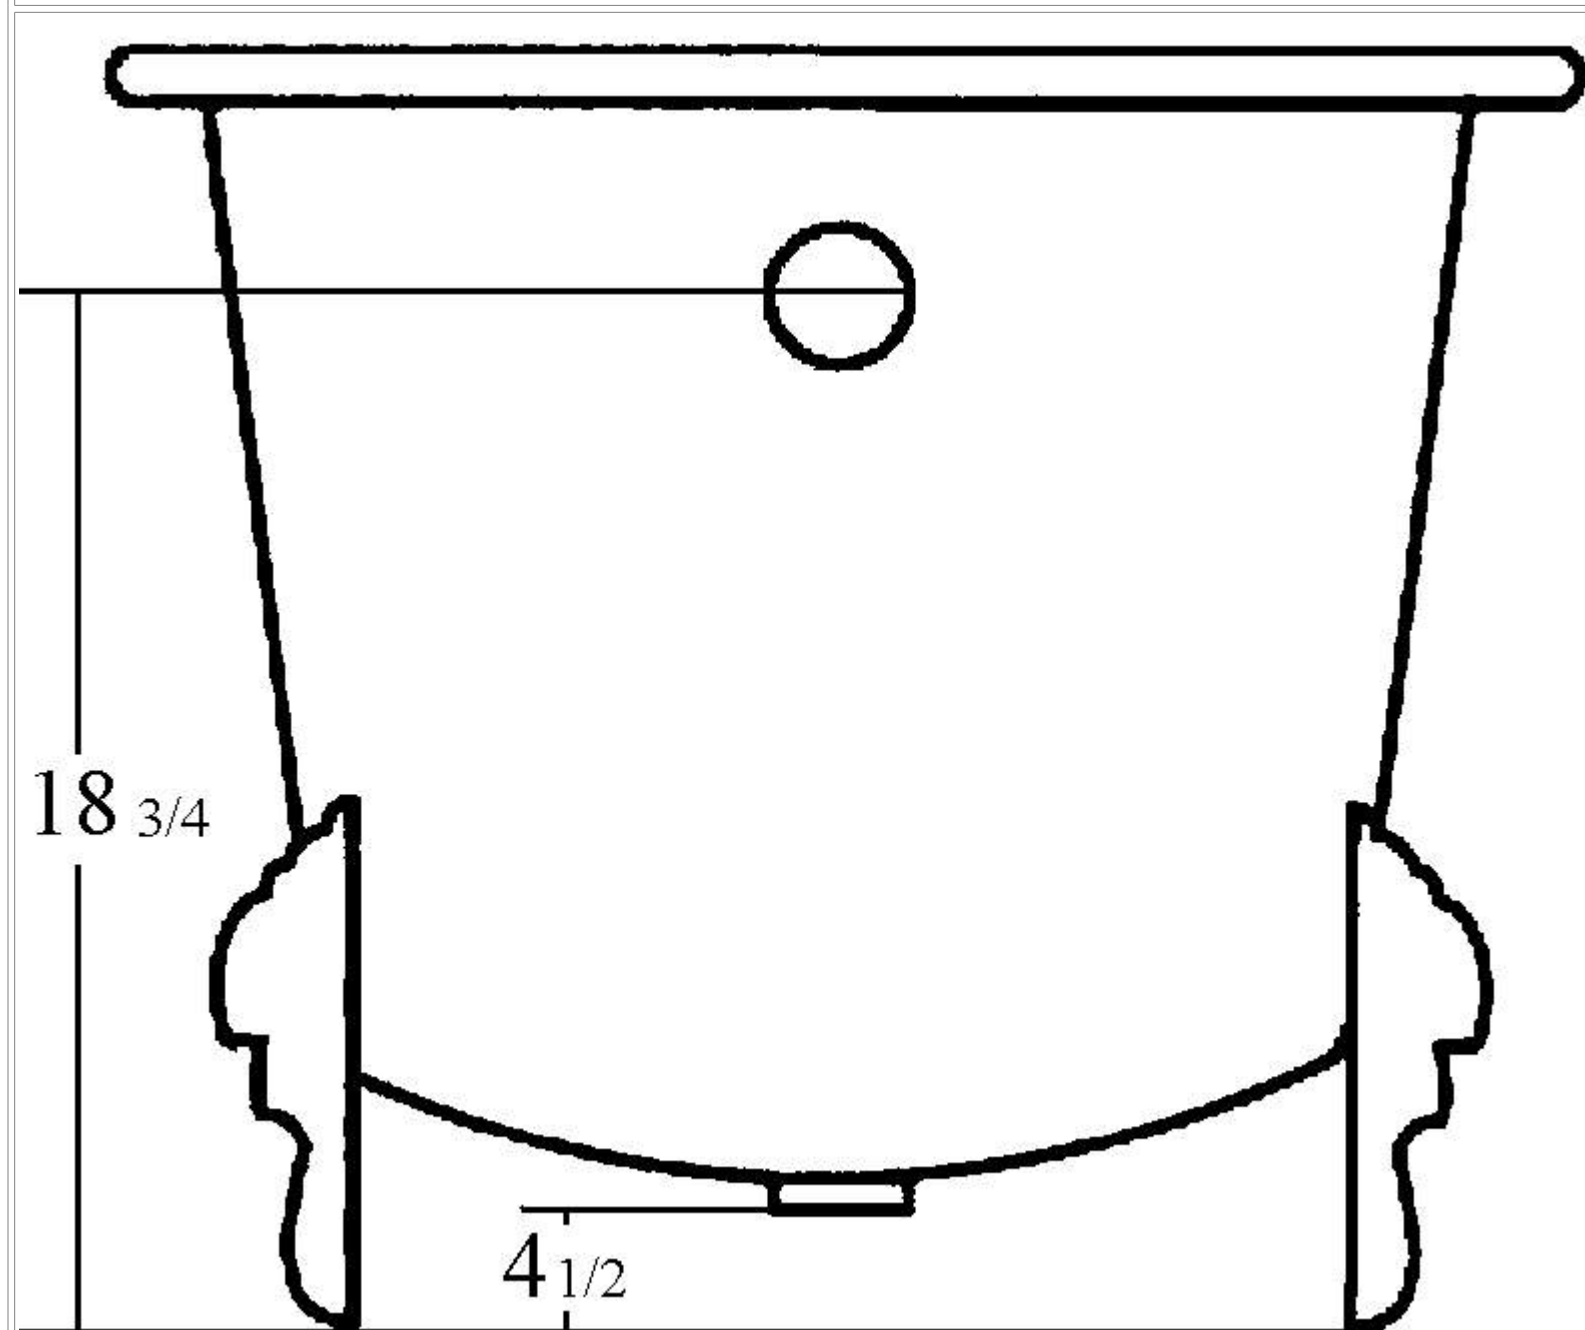

# 61" Slipper Claw-foot bathtub

## Specifications:

- . 60 1/2" L x 30"W x 30 1/4"H
- . Capacity: 46 gallons
- . Empty Weight: 320 lbs.
- . Filled Weight: 705

## Hole Dimensions:

- . Outlet diameter: 2"
- . Overflow diameter: 2 1/4"
- . Faucet diameter: 1 3/8"
- . Faucet spacing: 7"  $\phi$
- . Faucet to overflow: 2 1/4"  $\phi$

Tolerances are +/- 1/8"