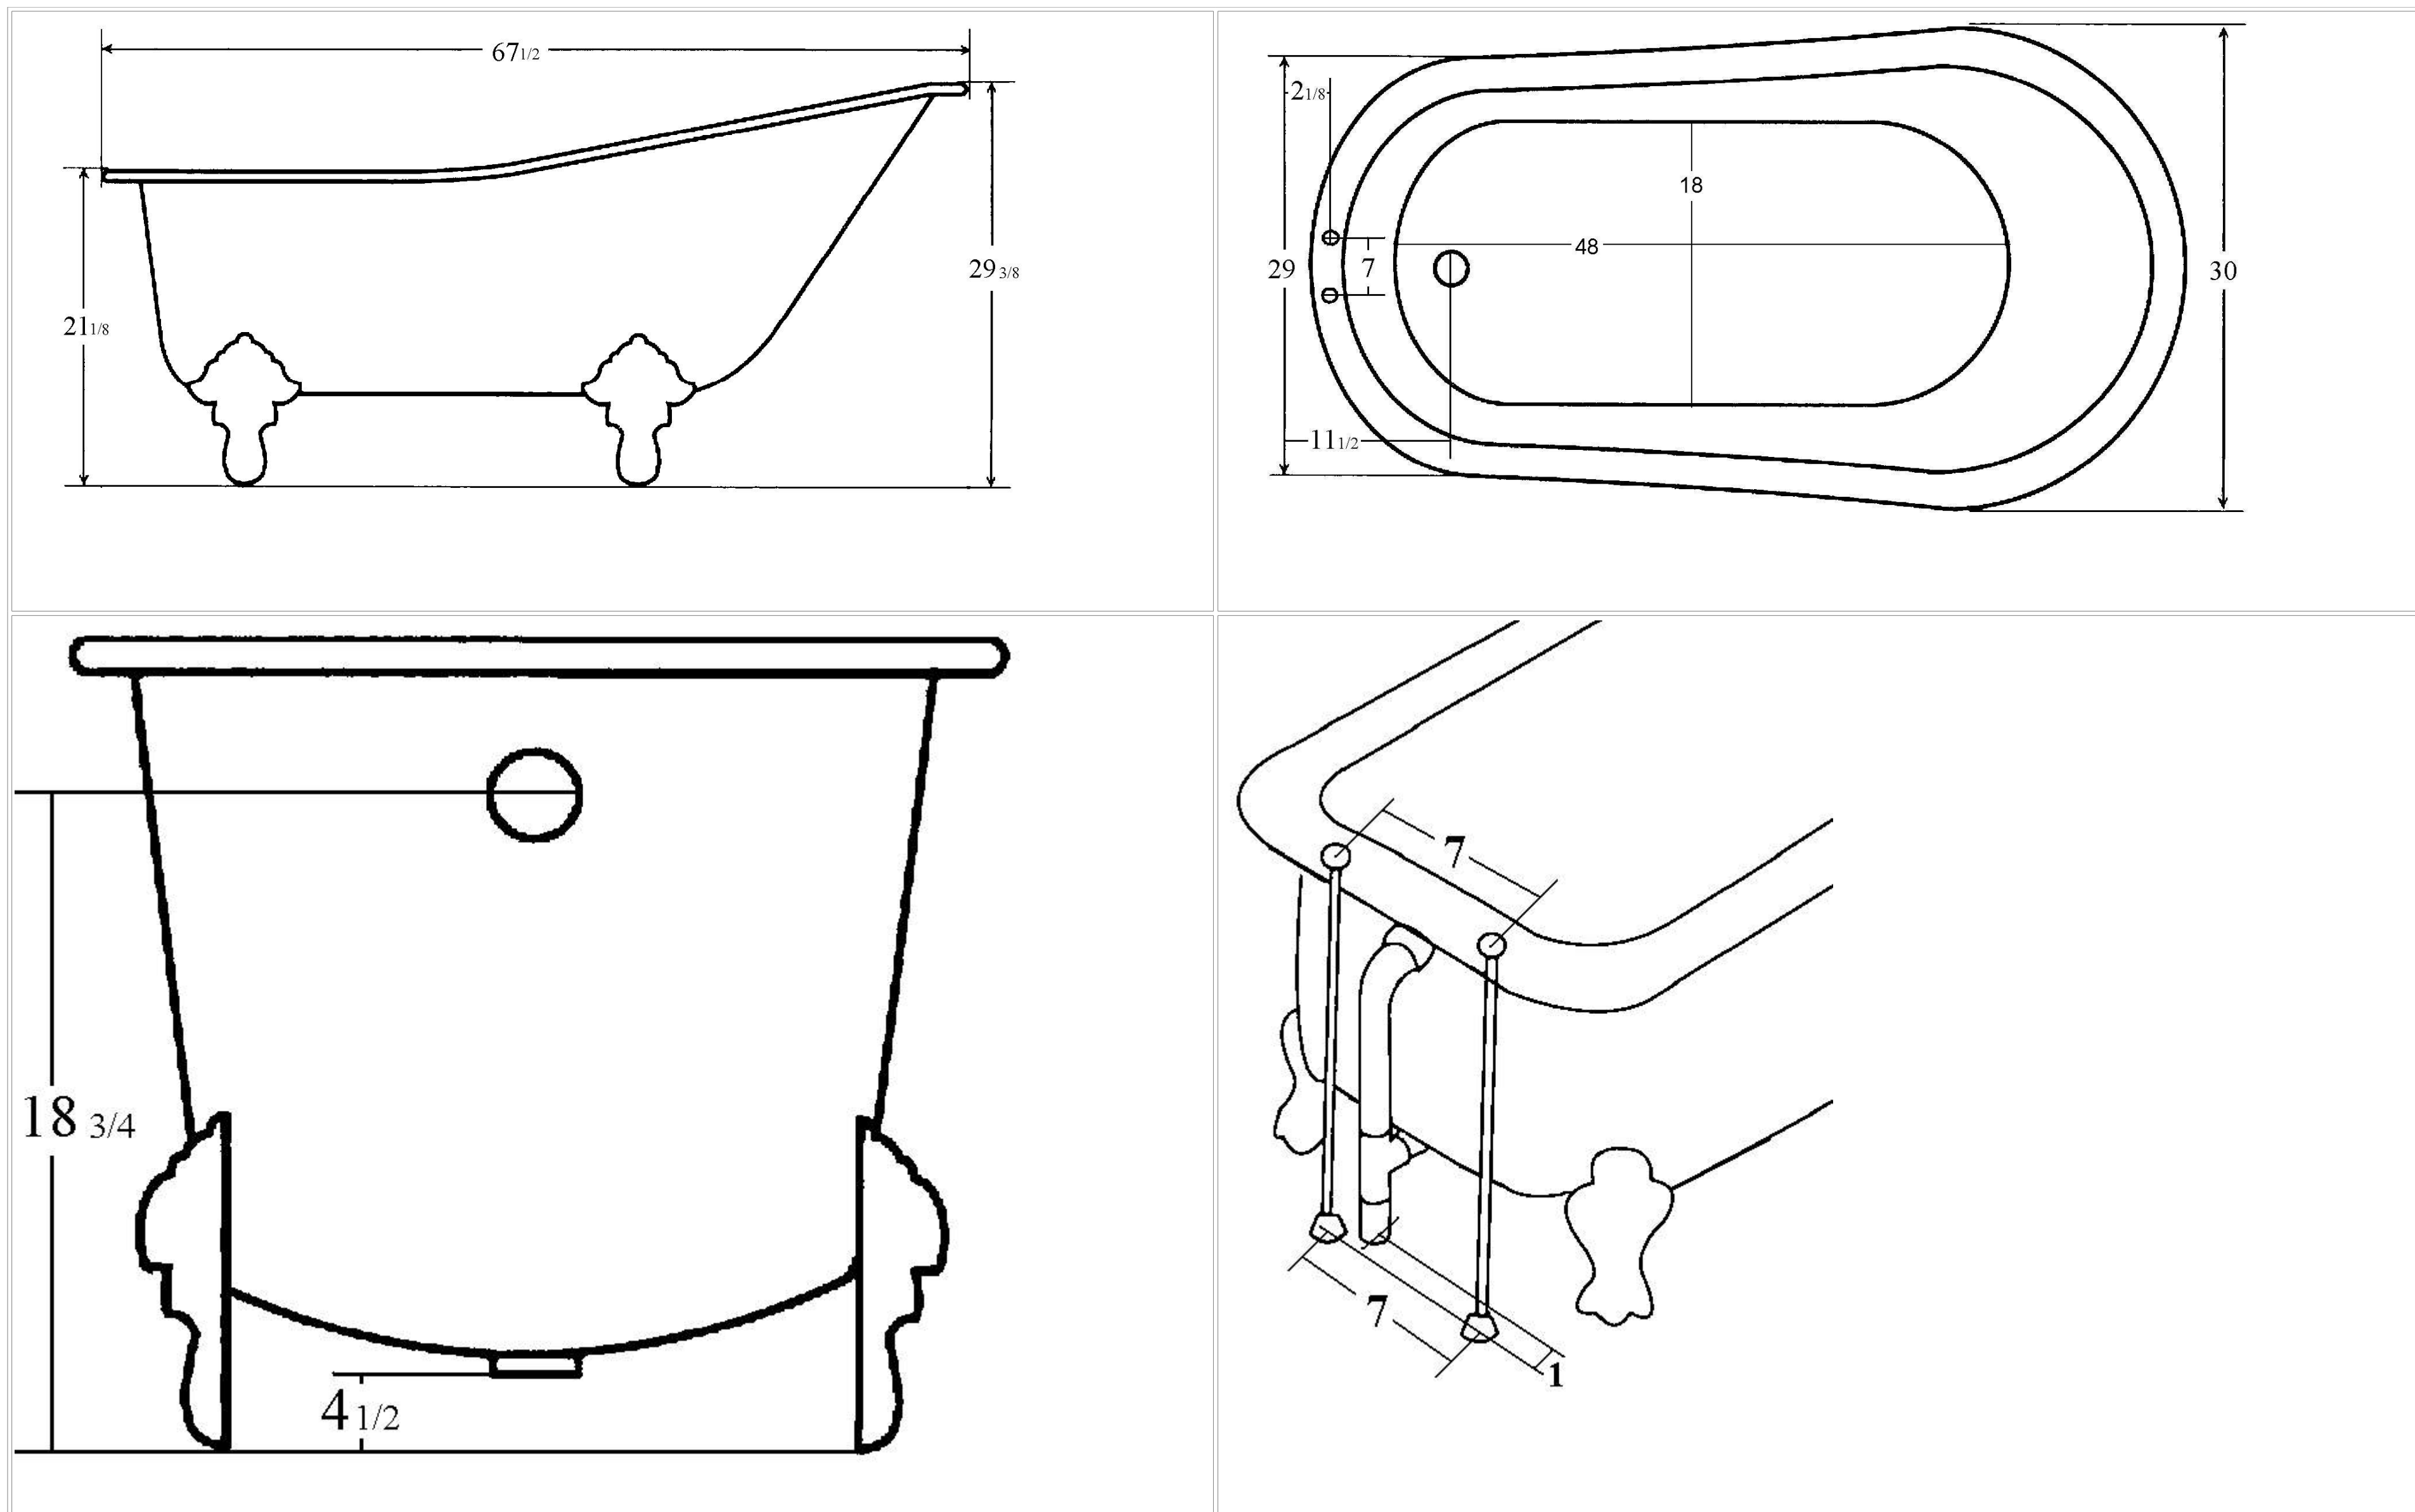

67" Slipper Claw-foot bathtub

Specifications:

- . $67\frac{3}{8}$ " L x 30"W x $29\frac{3}{8}$ "H
- . Capacity: 53 gallons
- . Empty Weight: 350 lbs.
- . Filled Weight: 790 lbs.

Hole Dimensions:

- . Outlet diameter: 2"
- . Overflow diameter: $2\frac{1}{4}$ "
- . Faucet diameter: $1\frac{3}{8}$ "
- . Faucet spacing: 7" ϕ
- . Faucet to overflow: $2\frac{1}{4}$ " ϕ