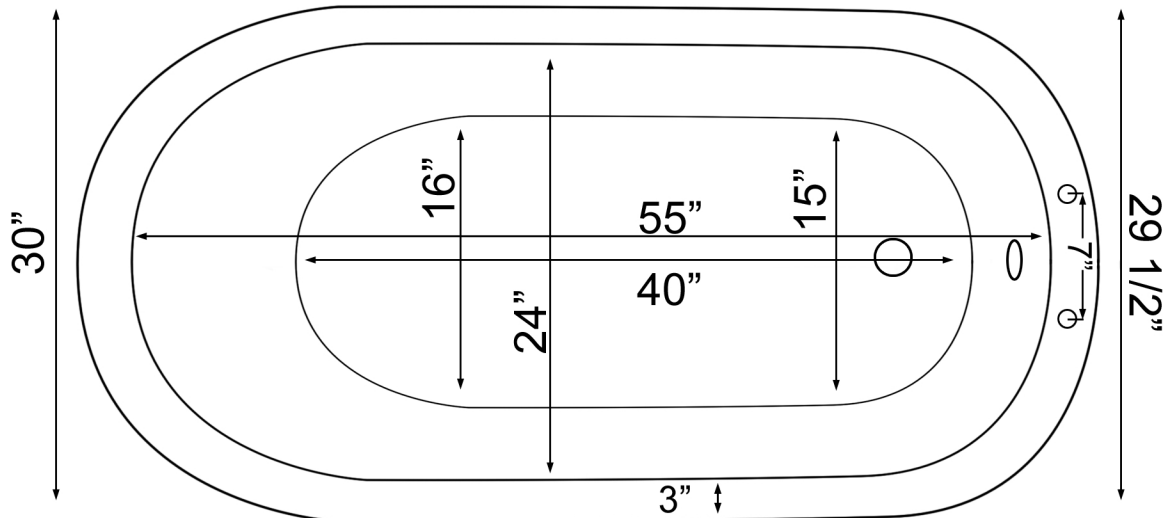

TC61STCI

Cast Iron Clawfoot Bathtub

Tolerance +/- 1/4"

Drain and Overflow 2" in Diameter