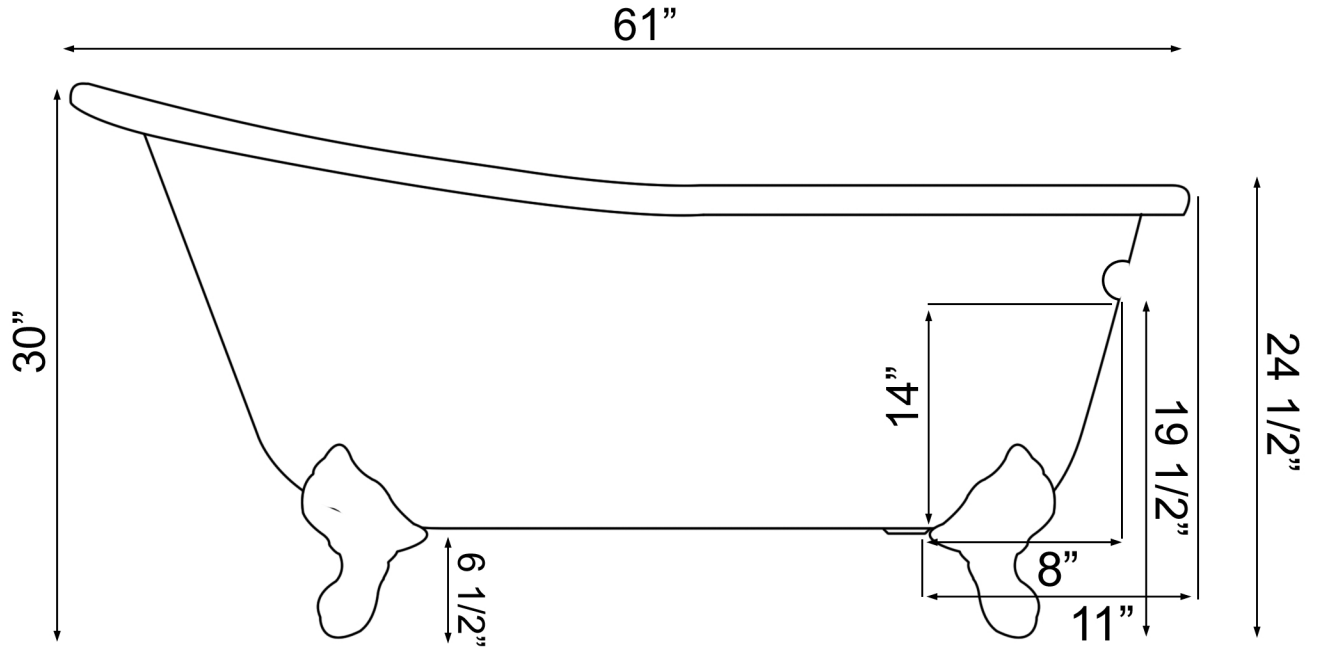

TC61STCI

Cast Iron Clawfoot Bathtub

Tolerance +/- 1/4"

Drain and Overflow 2" in Diameter