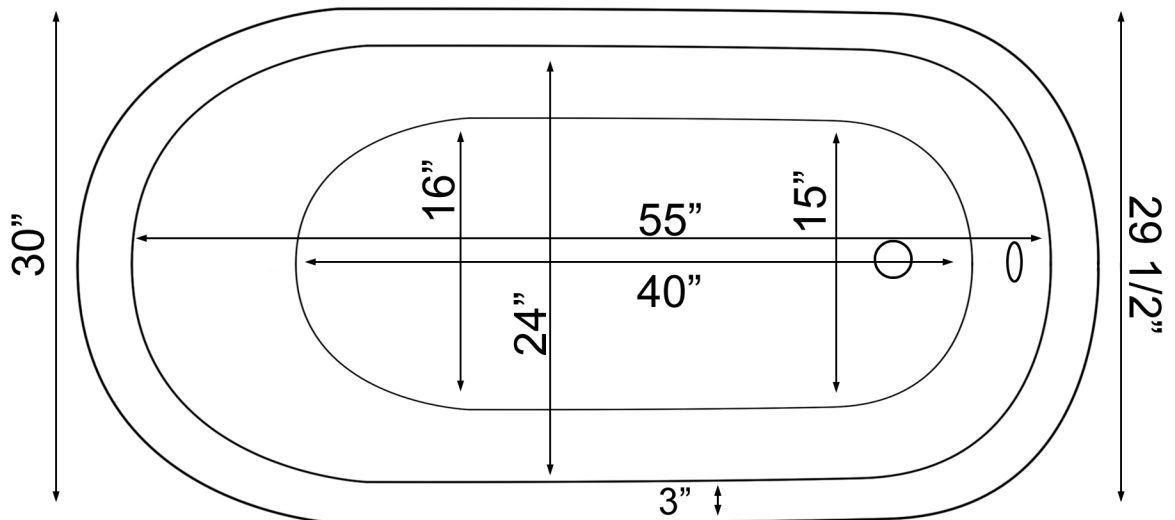

TC61STCI

Cast Iron Clawfoot Bathtub

Tolerance +/- 1/4"

Drain and Overflow 2" in Diameter