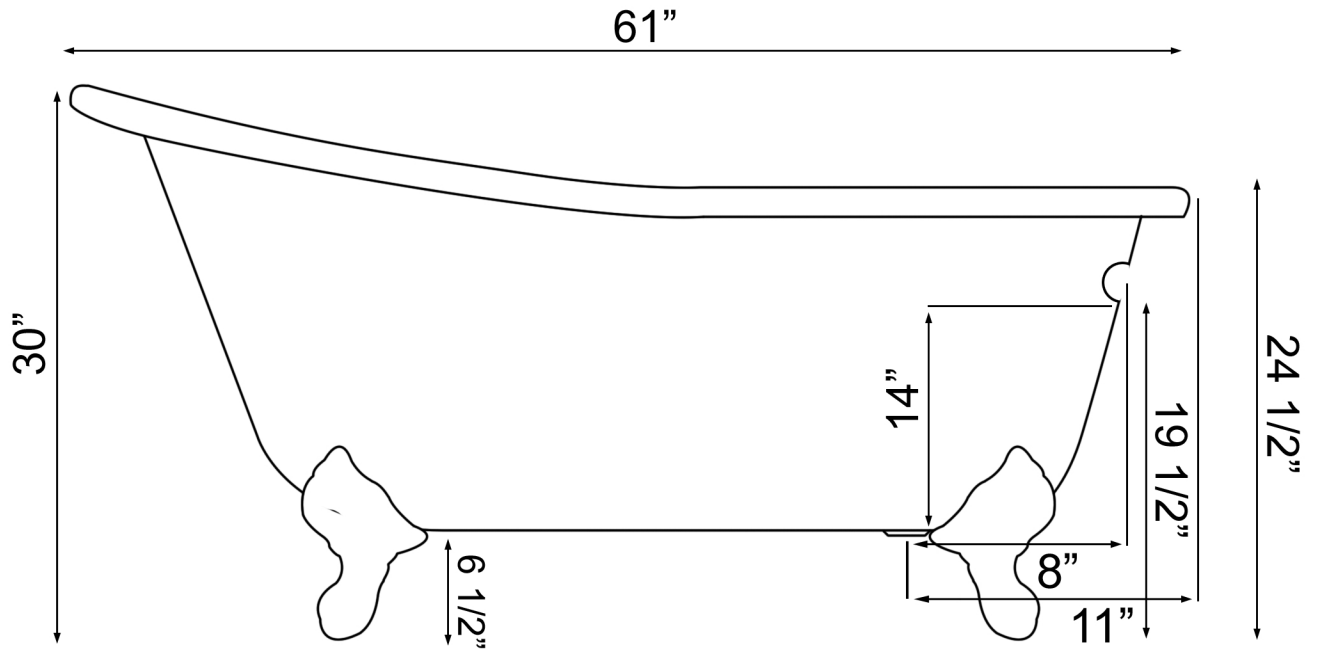

TC61STCI

Cast Iron Clawfoot Bathtub

Tolerance +/- 1/4"

Drain and Overflow 2" in Diameter