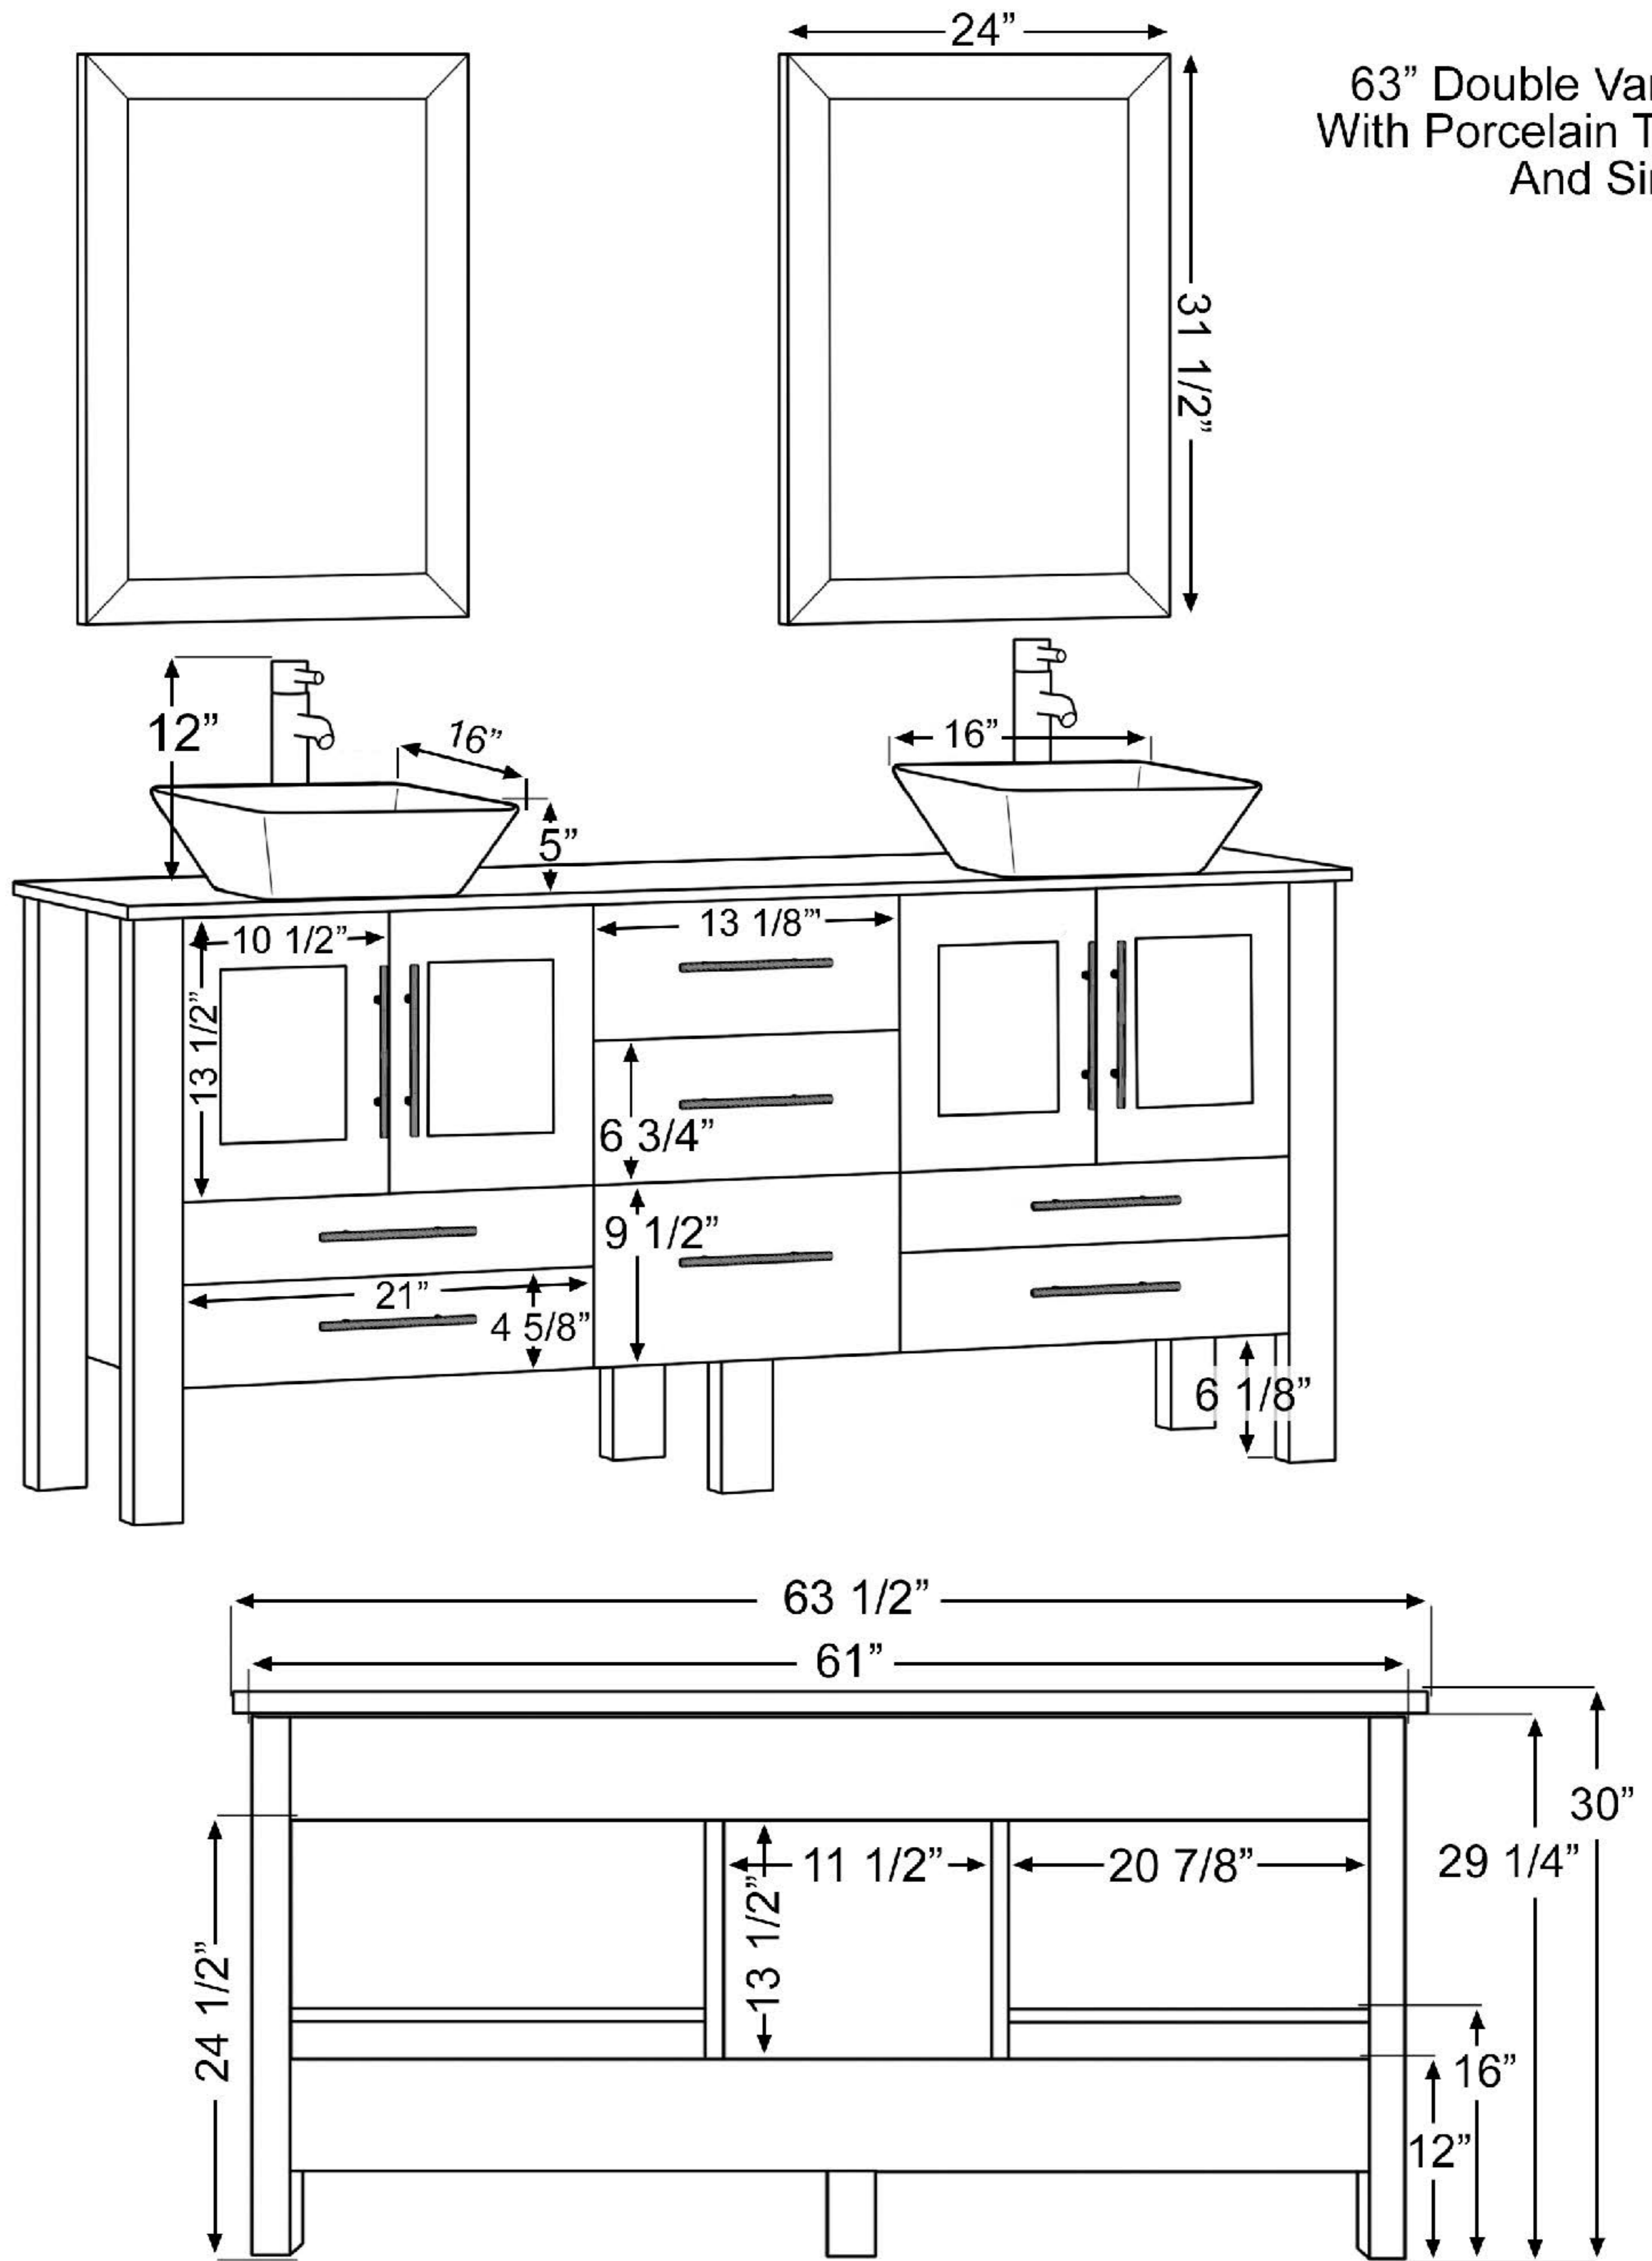

63" Double Vanity
With Porcelain Top
And Sinks

Units : Inches
Tolerance : +/- 1/4"

V3112122-C