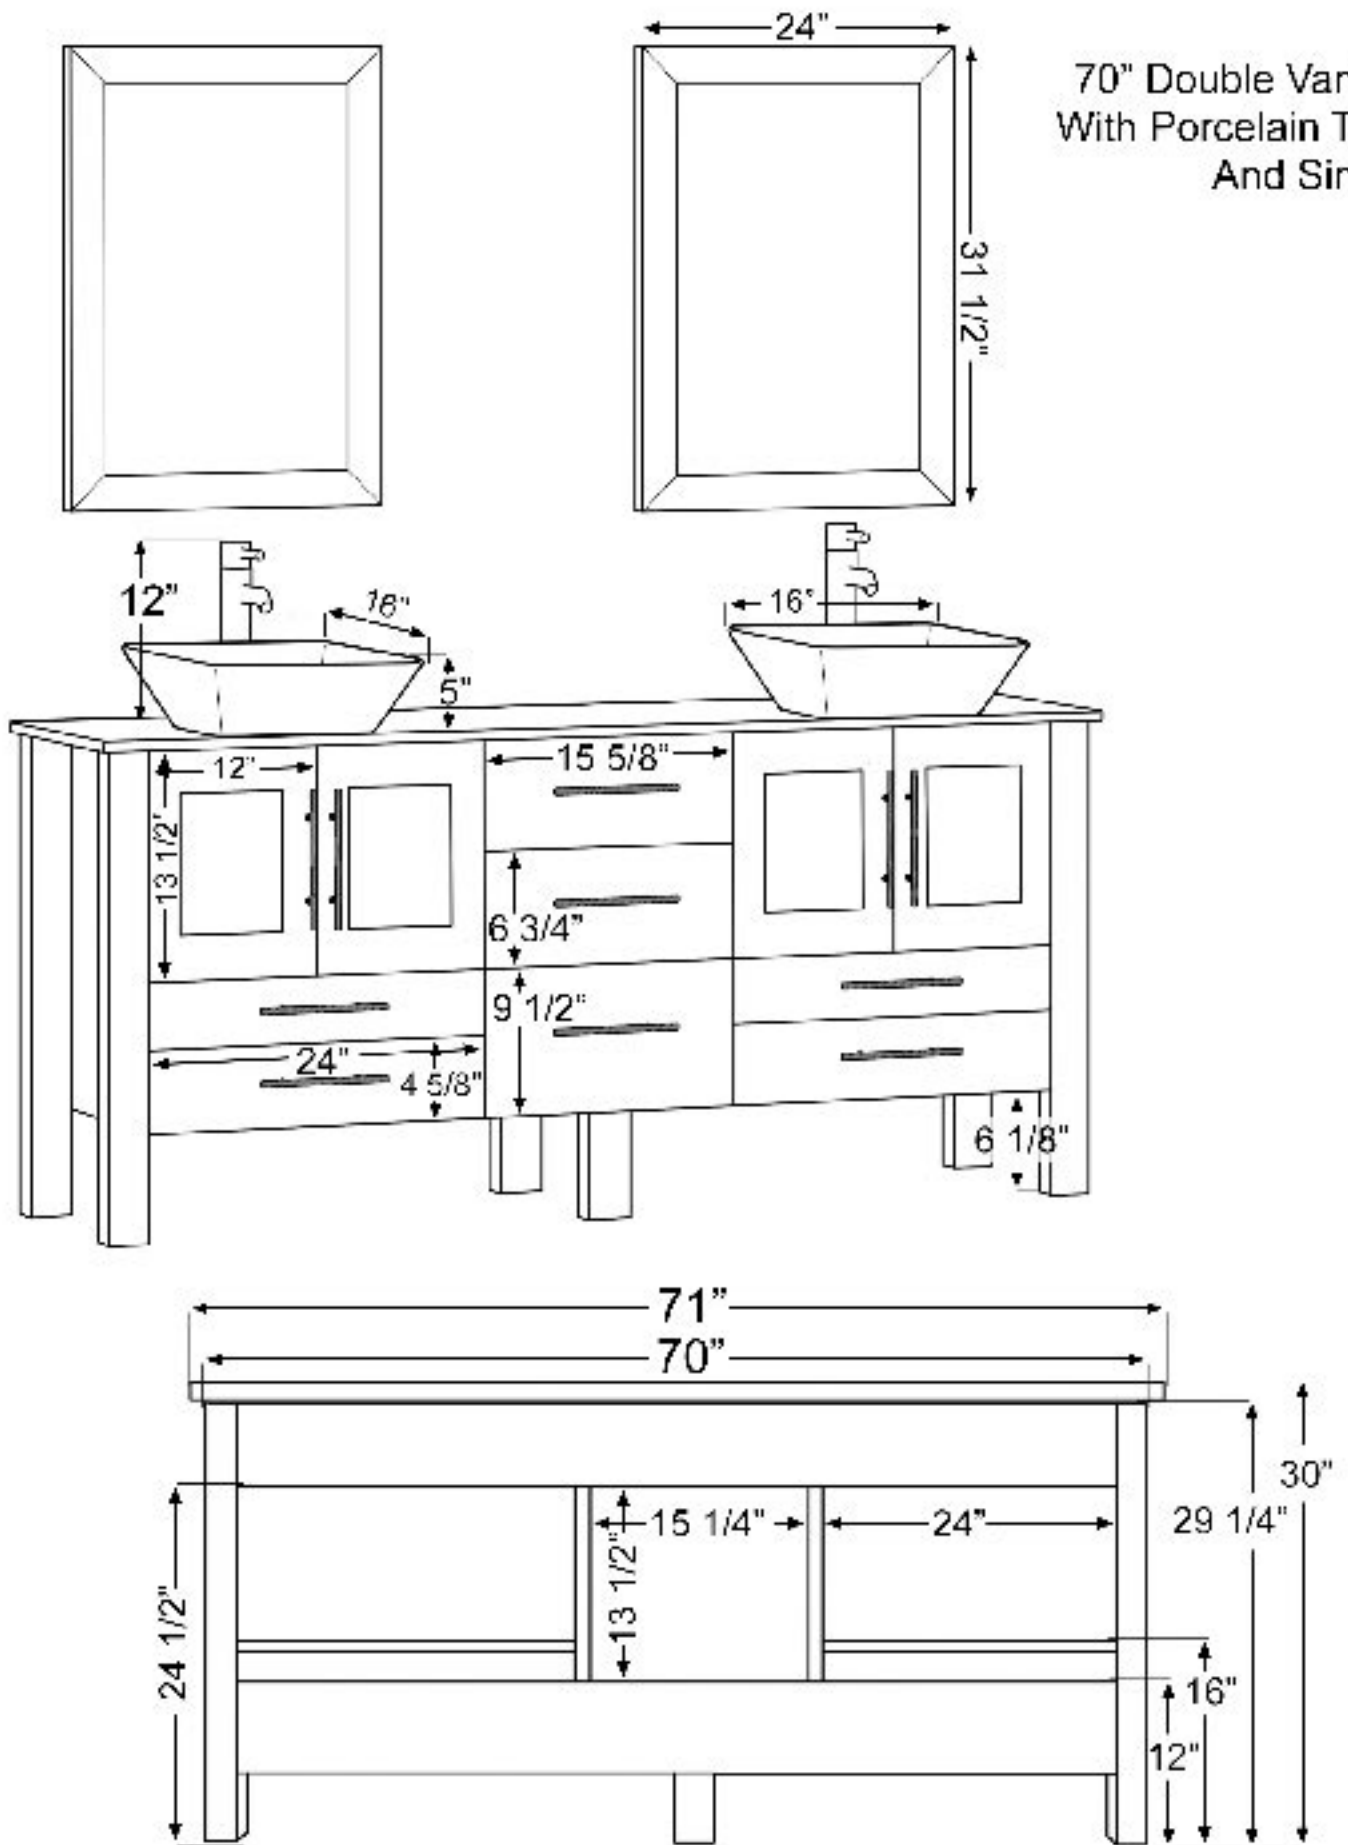

70" Double Vanity
With Porcelain Top
And Sinks

Units : Inches
 Tolerance : +/- 1/4"

V3112122-C