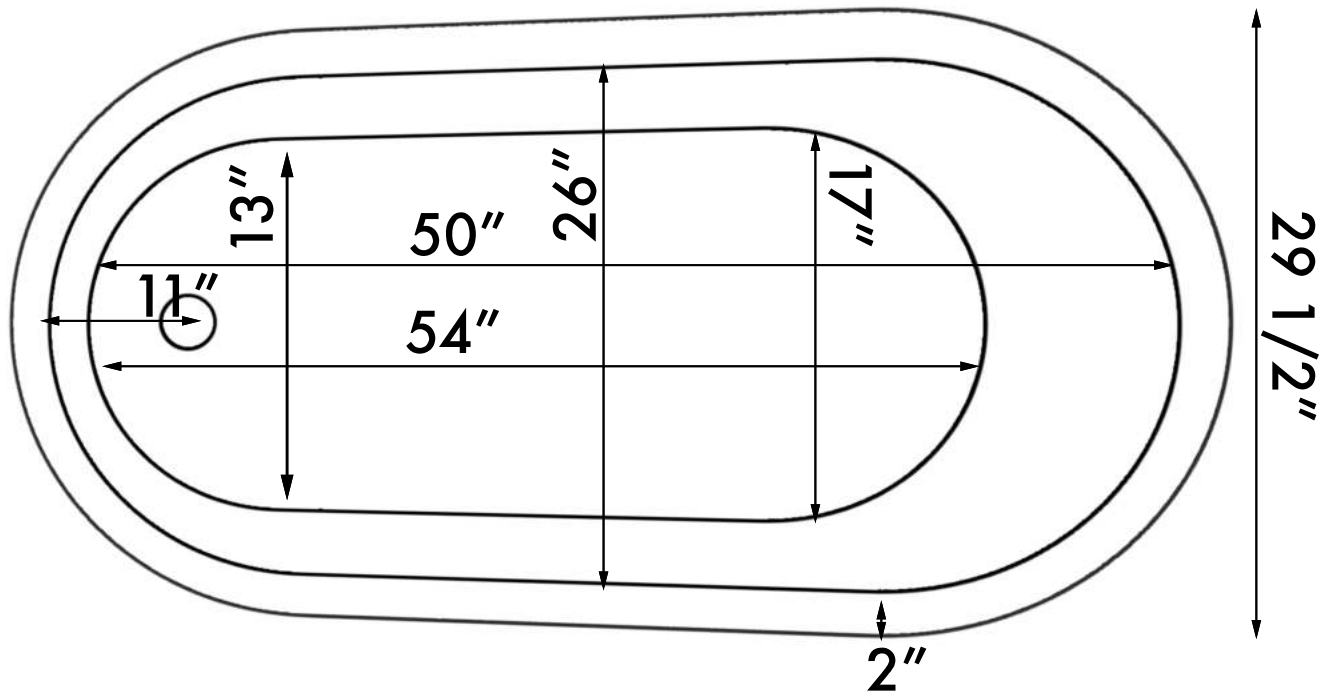

Drain and Overflow 2" Diameter

58" Swedish Slipper Tub TC58SWCI

Customer Service: 877-795-5684

Tolerance +/- 1/4"

Units : Inches